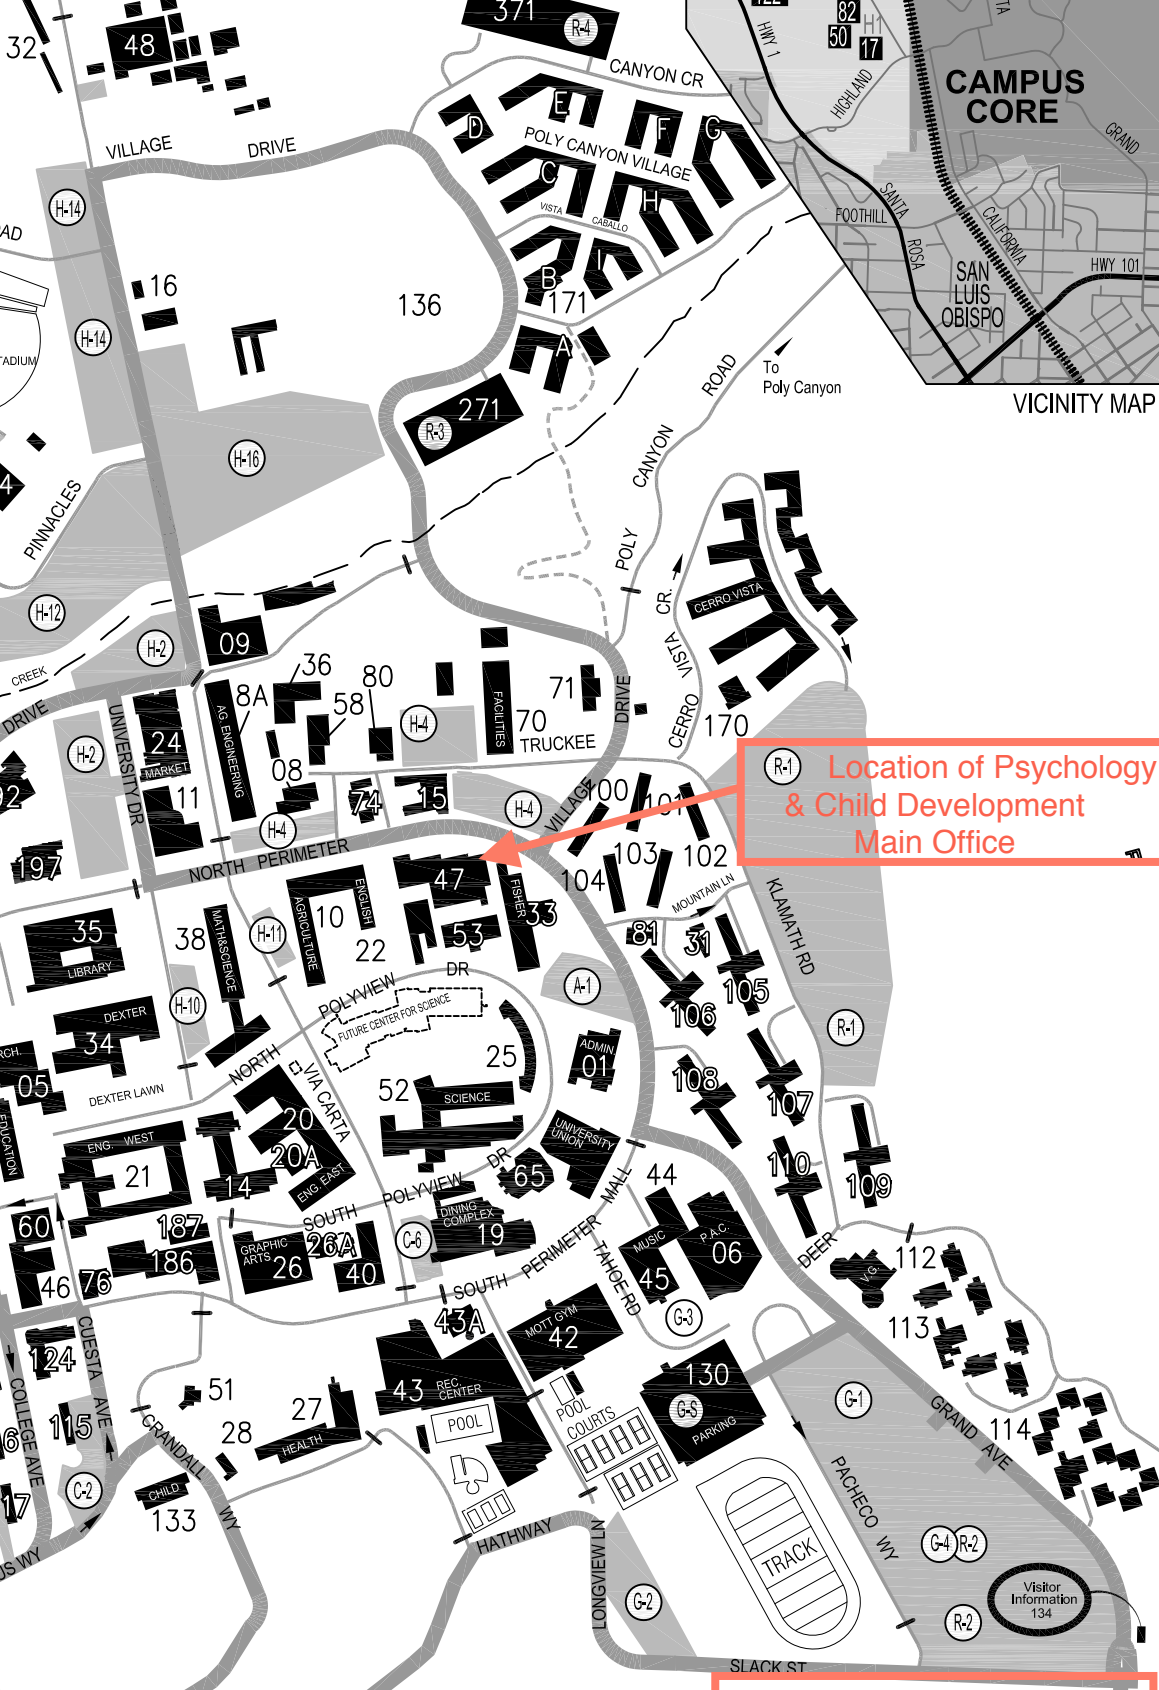

CAL POLY

SAN LUIS OBISPO

3
4
5
6
7
8
9
10
11
12
13

LEANING PINE ARBORETUM

CAMPUS CORE

VICINITY MAP

Location of Psychology & Child Development Main Office

Campus Main Entrance
From US 101
Cal Poly Exit

- Take Mt Bishop for:
- Lot H-1
 - Dairy # 18
 - Rodeo # 77
 - Poultry # 150
 - Surplus # 50L
 - Veterinary # 57
 - Crops Unit # 17
 - Rose Float # 50K
 - Beef Cattle E C # 55
 - Organic Farm # 137
 - Animal Nutrition # 154
 - Corp. Warehouse # 82
 - Meat Processing # 155

- Parking Lots
- One-way Traffic
- Limited Access

I J K L M N O P