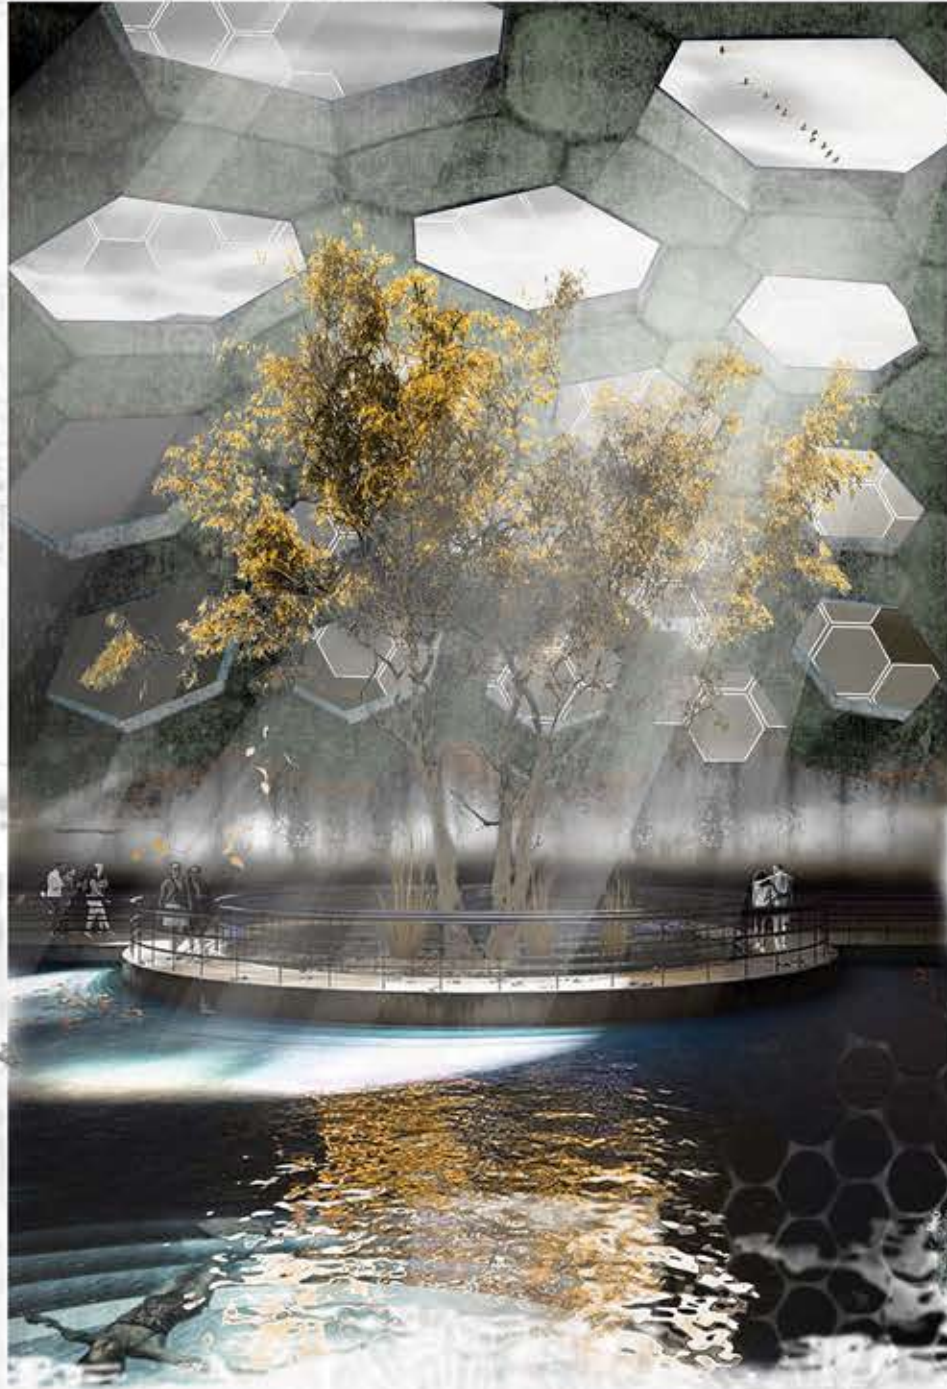

[THE HIVE]

MASTERPLAN

ALTERNATIVE ENTERTAINMENT AT THE HIVE

EAR AUDITORIUM

ENDANGERED SOUND MUSEUM

BAT REHABILITATION CENTER

INSECT RESERVE & SCULPTURE AREA

SCALE 1:60

- BIRD SKELETON**
 ARRANGED TO FORM A SHEDDING SKIN FOR THE HIVE
 TO BE USED AS A PLANT SHELTER FOR PLANTS
- WINTERLY HOUSES**
 HOUSES OF THE HIVE IN WINTER AND SPRING TO BE USED AS A PLANT SHELTER FOR PLANTS
- SCULPTURAL GARDEN**
 TO BE USED AS A SCULPTURAL GARDEN FOR PLANTS AND INSECTS
- EAR AUDITORIUM**
 TO BE USED AS A THEATRE FOR PERFORMANCES AND AS A SPACE FOR CONCERTS
- OFFICE PROGRAMMATIC SPACE**
 SMALL RECEPTION AREA AND OFFICE SPACE FOR THE HIVE
- BAT REHABILITATION CENTER**
 TO BE USED AS A RECEPTION AREA FOR BATS AND AS A SPACE FOR CONCERTS
- INSECT RESERVE**
 TO BE USED AS A RECEPTION AREA FOR INSECTS AND AS A SPACE FOR CONCERTS

SCALE 1:12