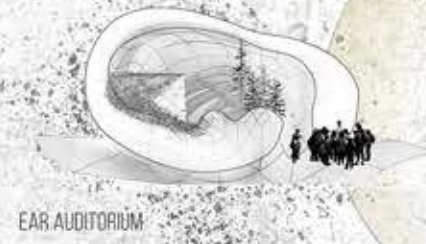

[THE HIVE]

MASTERPLAN

ALTERNATIVE ENTERTAINMENT AT THE HIVE

EAR AUDITORIUM

ENDANGERED SOUND MUSEUM

BAT REHABILITATION CENTER

INSECT RESERVE & SCULPTURE AREA

SCALE 1:60

- BIRD SKELETON**
 ARRANGED TO FORM A SHEDDING SKIN FOR THE HIVE
 TO BE USED AS A PLANT SHELTER FOR PLANTS
- WINTERLY HOUSES**
 HOUSES OF THE HIVE IN WINTER AND SPRING TO BE USED AS A PLANT SHELTER FOR PLANTS
- SCULPTURAL GARDEN**
 TO BE USED AS A SCULPTURAL GARDEN FOR PLANTS AND INSECTS
- EAR AUDITORIUM**
 TO BE USED AS A THEATRE FOR PERFORMANCES AND AS A SPACE FOR CONCERTS
- OFFICE PROGRAMMATIC SPACE**
 SMALL RECEPTION AREA AND OFFICE SPACE FOR THE HIVE
- BAT REHABILITATION CENTER**
 TO BE USED AS A RECEPTION AREA FOR BATS AND AS A SPACE FOR CONCERTS
- INSECT RESERVE**
 TO BE USED AS A RECEPTION AREA FOR INSECTS AND AS A SPACE FOR CONCERTS