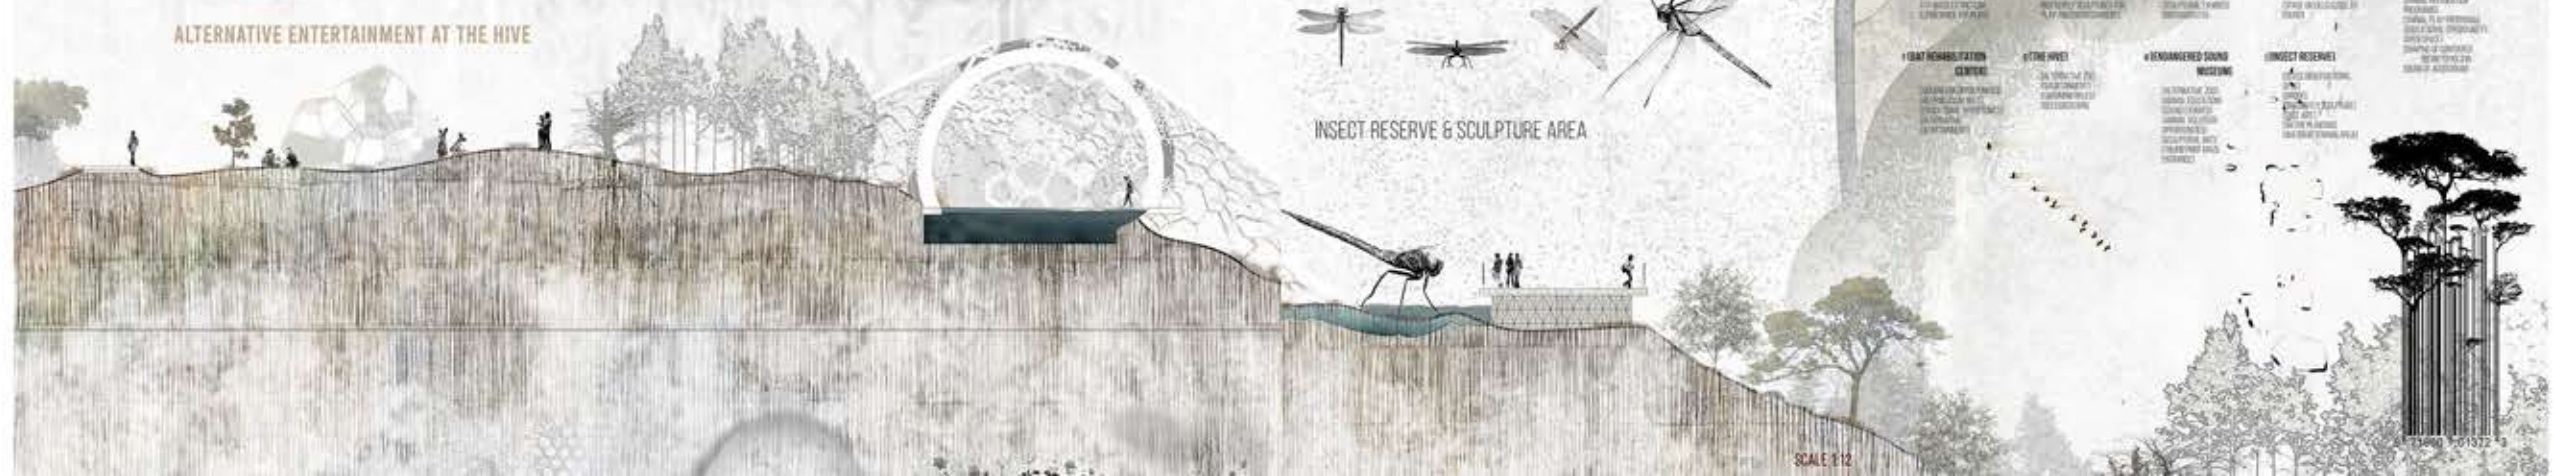

[THE HIVE]

MASTERPLAN

ALTERNATIVE ENTERTAINMENT AT THE HIVE

EAR AUDITORIUM

ENDANGERED SOUND MUSEUM

BAT REHABILITATION CENTER

INSECT RESERVE & SCULPTURE AREA

SCALE 1:60

- BIRD SKELETON**
 ARRANGED TO FORM A SHEDDING SKIN FOR THE HIVE
 TO BE USED AS A PLANT SHELTER FOR PLANTS
- WINTERLY HOUSES**
 HOUSES OF THE HIVE IN WINTER AND SPRING TO BE USED AS A PLANT SHELTER FOR PLANTS
- SCULPTURAL GARDEN**
 TO BE USED AS A SCULPTURAL GARDEN FOR PLANTS AND INSECTS
- EAR AUDITORIUM**
 TO BE USED AS A THEATRE FOR PERFORMANCES AND AS A SPACE FOR CONCERTS
- OFFICE PROGRAMMATIC SPACE**
 SMALL RECEPTION AREA AND OFFICE SPACE FOR THE HIVE
- BAT REHABILITATION CENTER**
 TO BE USED AS A RECEPTION AREA FOR BATS AND AS A SPACE FOR CONCERTS
- INSECT RESERVE**
 TO BE USED AS A RECEPTION AREA FOR INSECTS AND AS A SPACE FOR CONCERTS