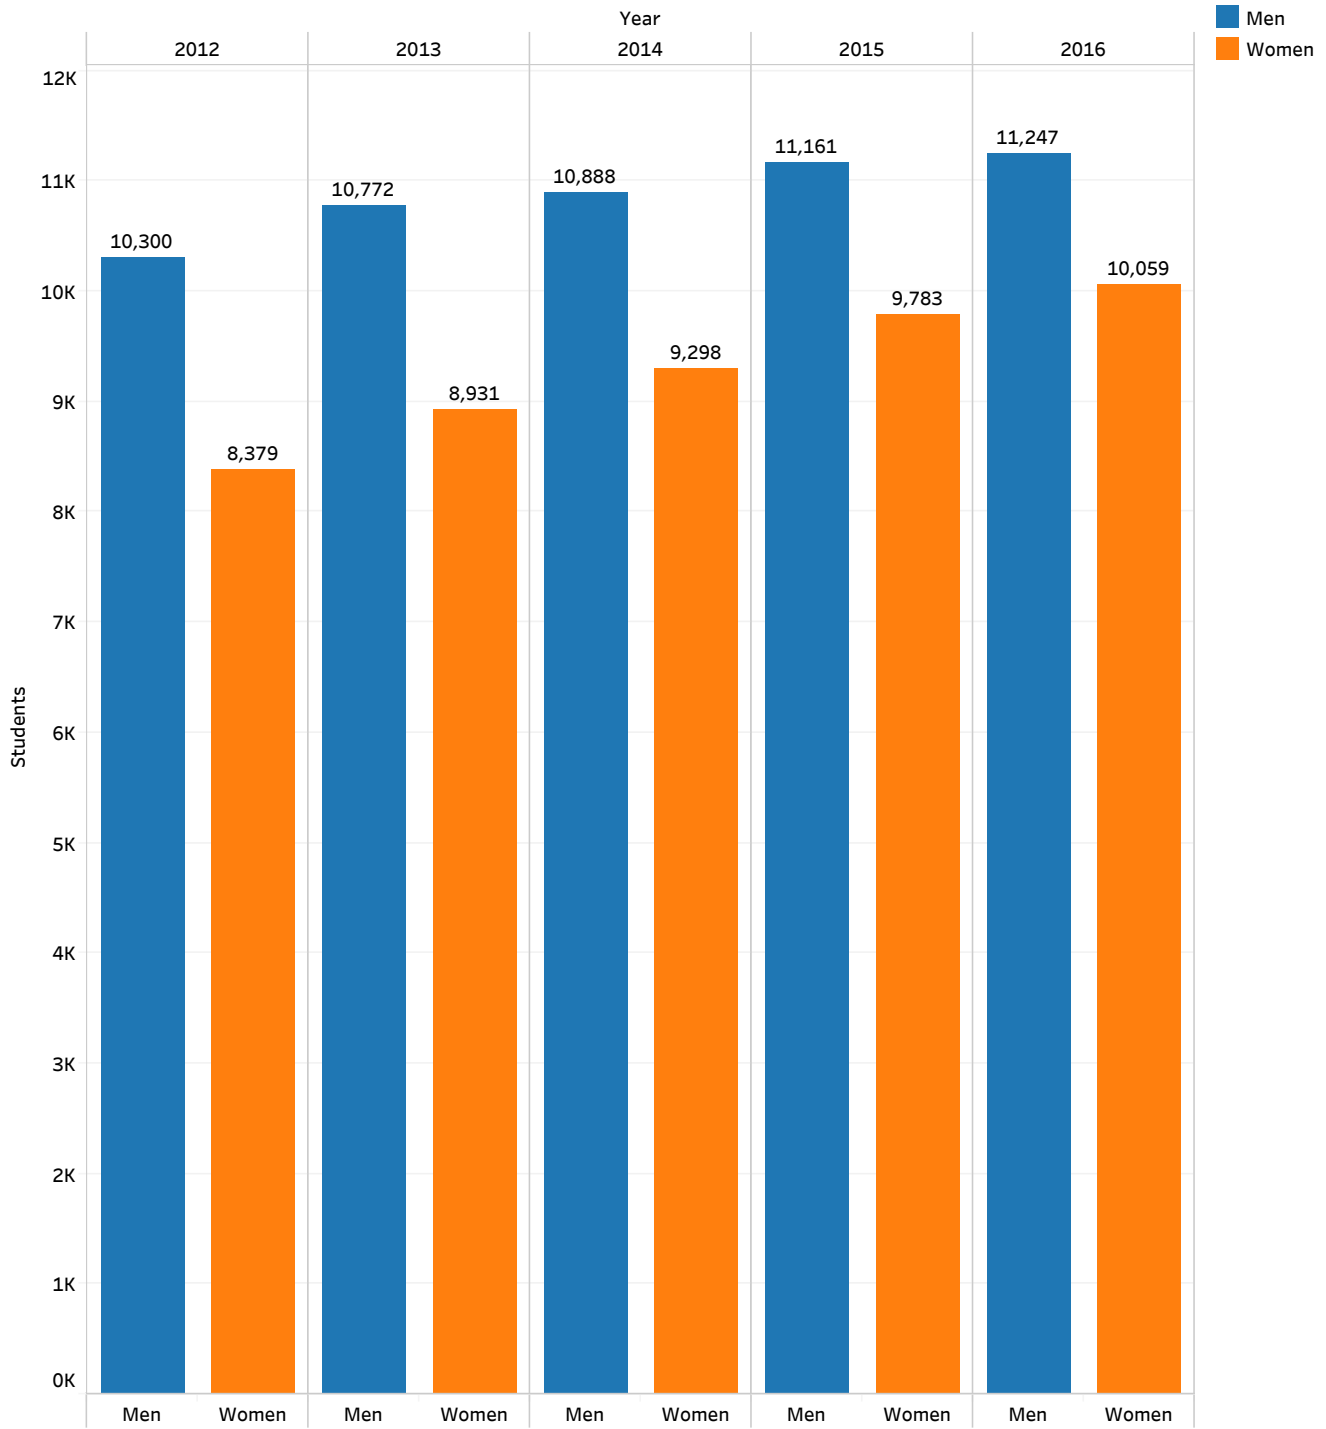

CalPoly Total Student Enrollment Profile - Gender Graph - as of Fall Final Census

CalPoly Total Student Enrollment Profile - GenderTable -- as of Fall Final
 Census
 Enrollment All Students

	Year				
	2012	2013	2014	2015	2016
Men	10,300	10,772	10,888	11,161	11,247
% Men	55.14%	54.67%	53.94%	53.29%	52.79%
Women	8,379	8,931	9,298	9,783	10,059
% Women	44.86%	45.33%	46.06%	46.71%	47.21%
Total Students	18,679	19,703	20,186	20,944	21,306