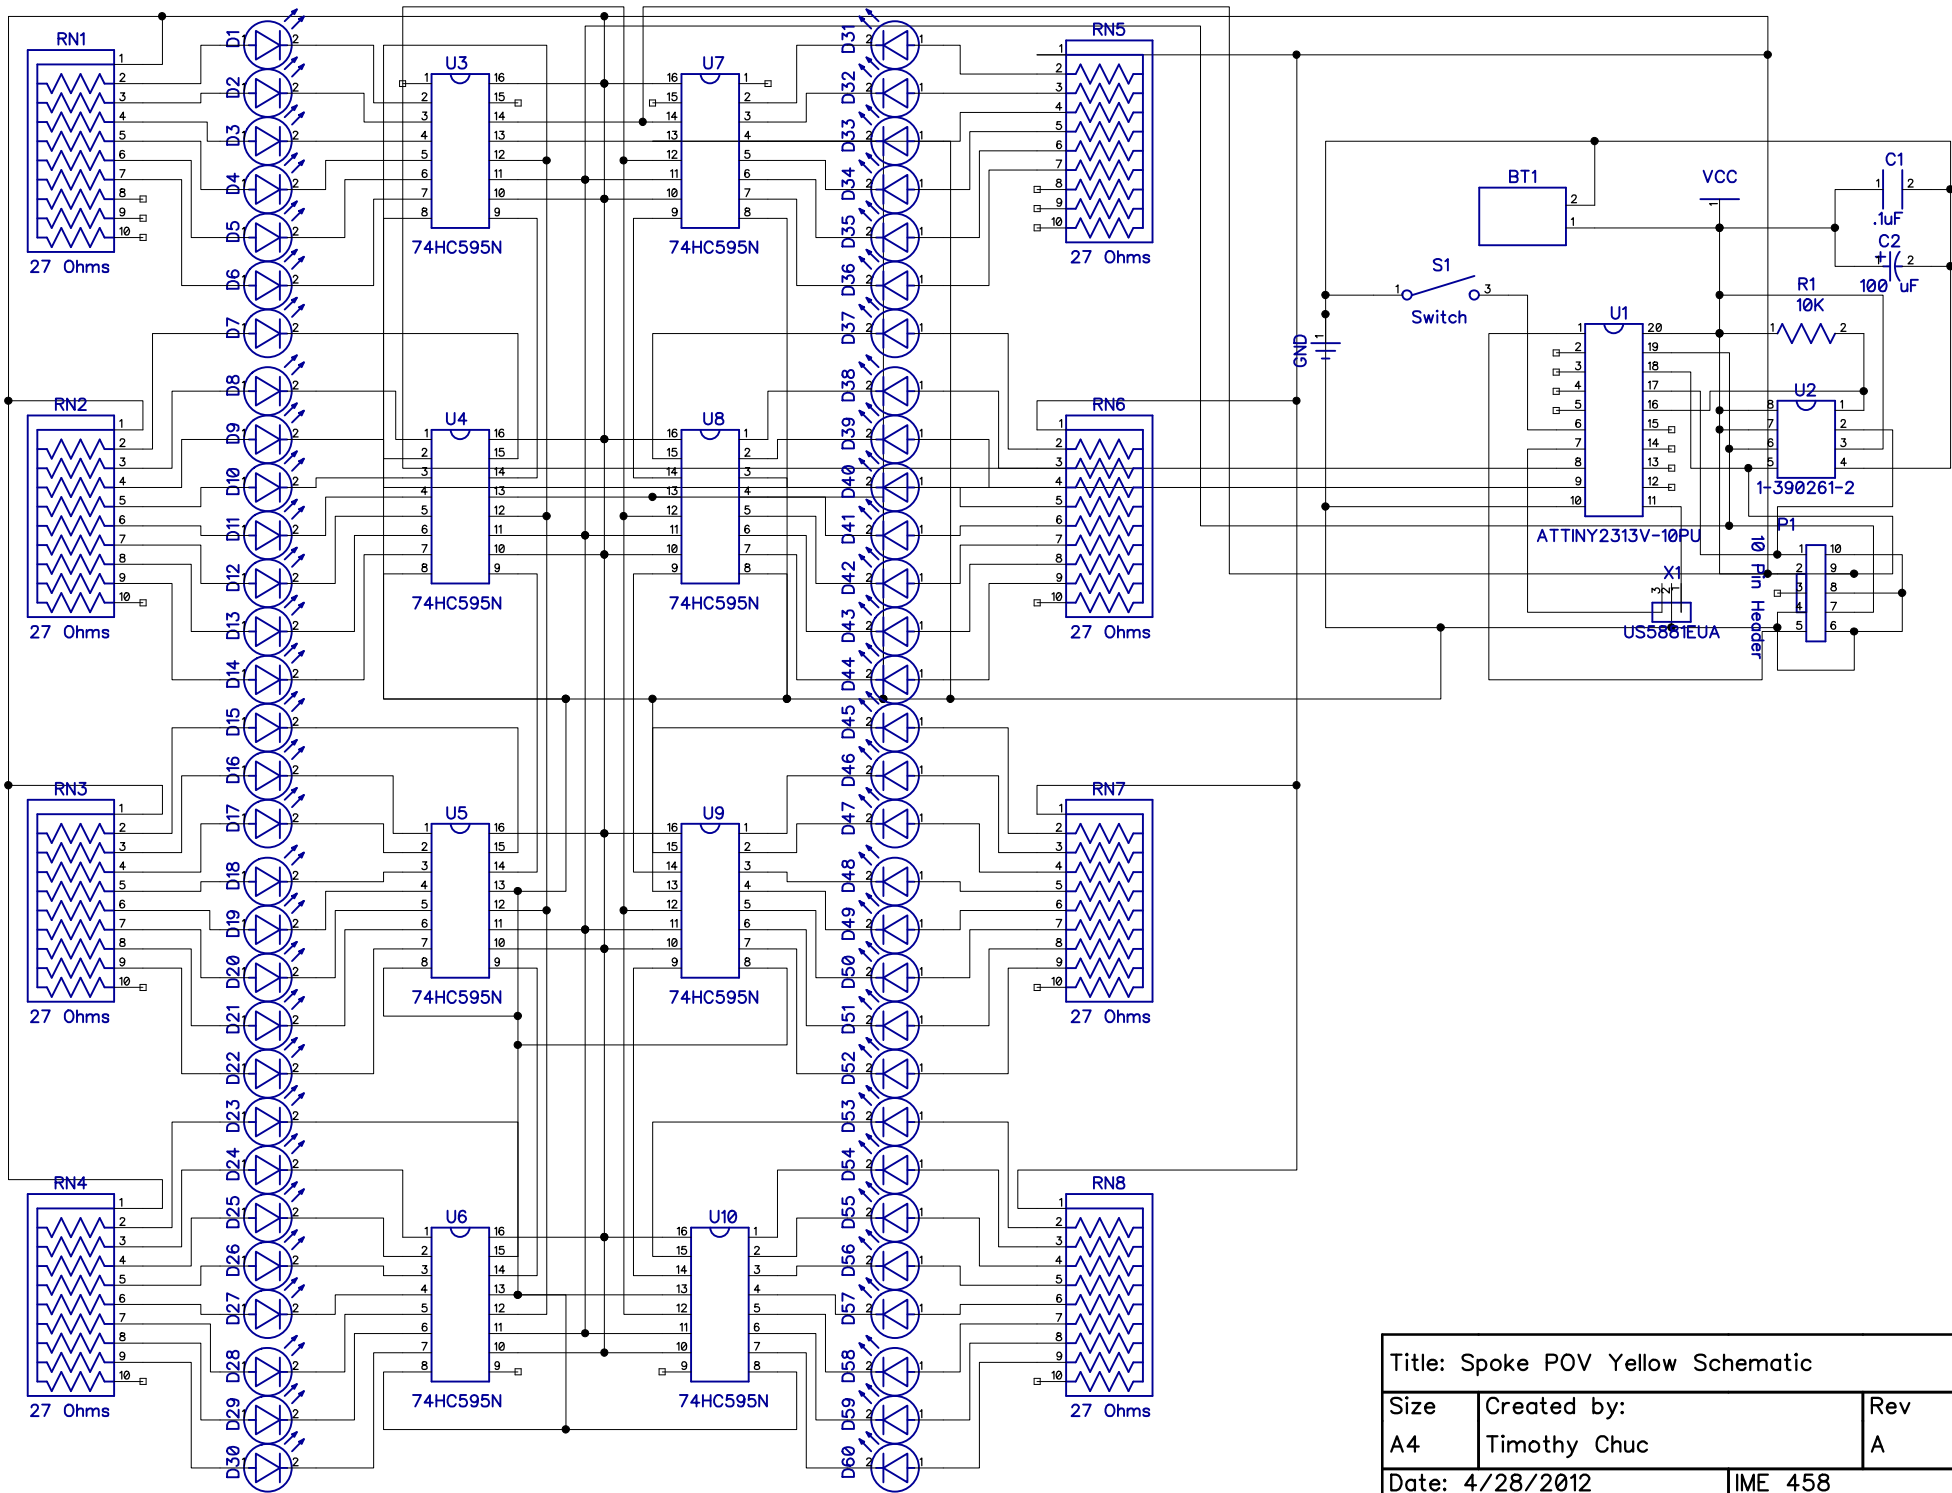

Title: Spoke POV Blue Schematic

Size	Created by:	Rev
A4	Timothy Chuc	A

Date: 6/1/2012	IME 458
Filename: Spoke Schematic	Sheet: 1 of 1

Title: Spoke POV Yellow Schematic		
Size	Created by:	Rev
A4	Timothy Chuc	A
Date: 4/28/2012	IME 458	
Filename: Spoke Schematic	Sheet: 1 of 1	