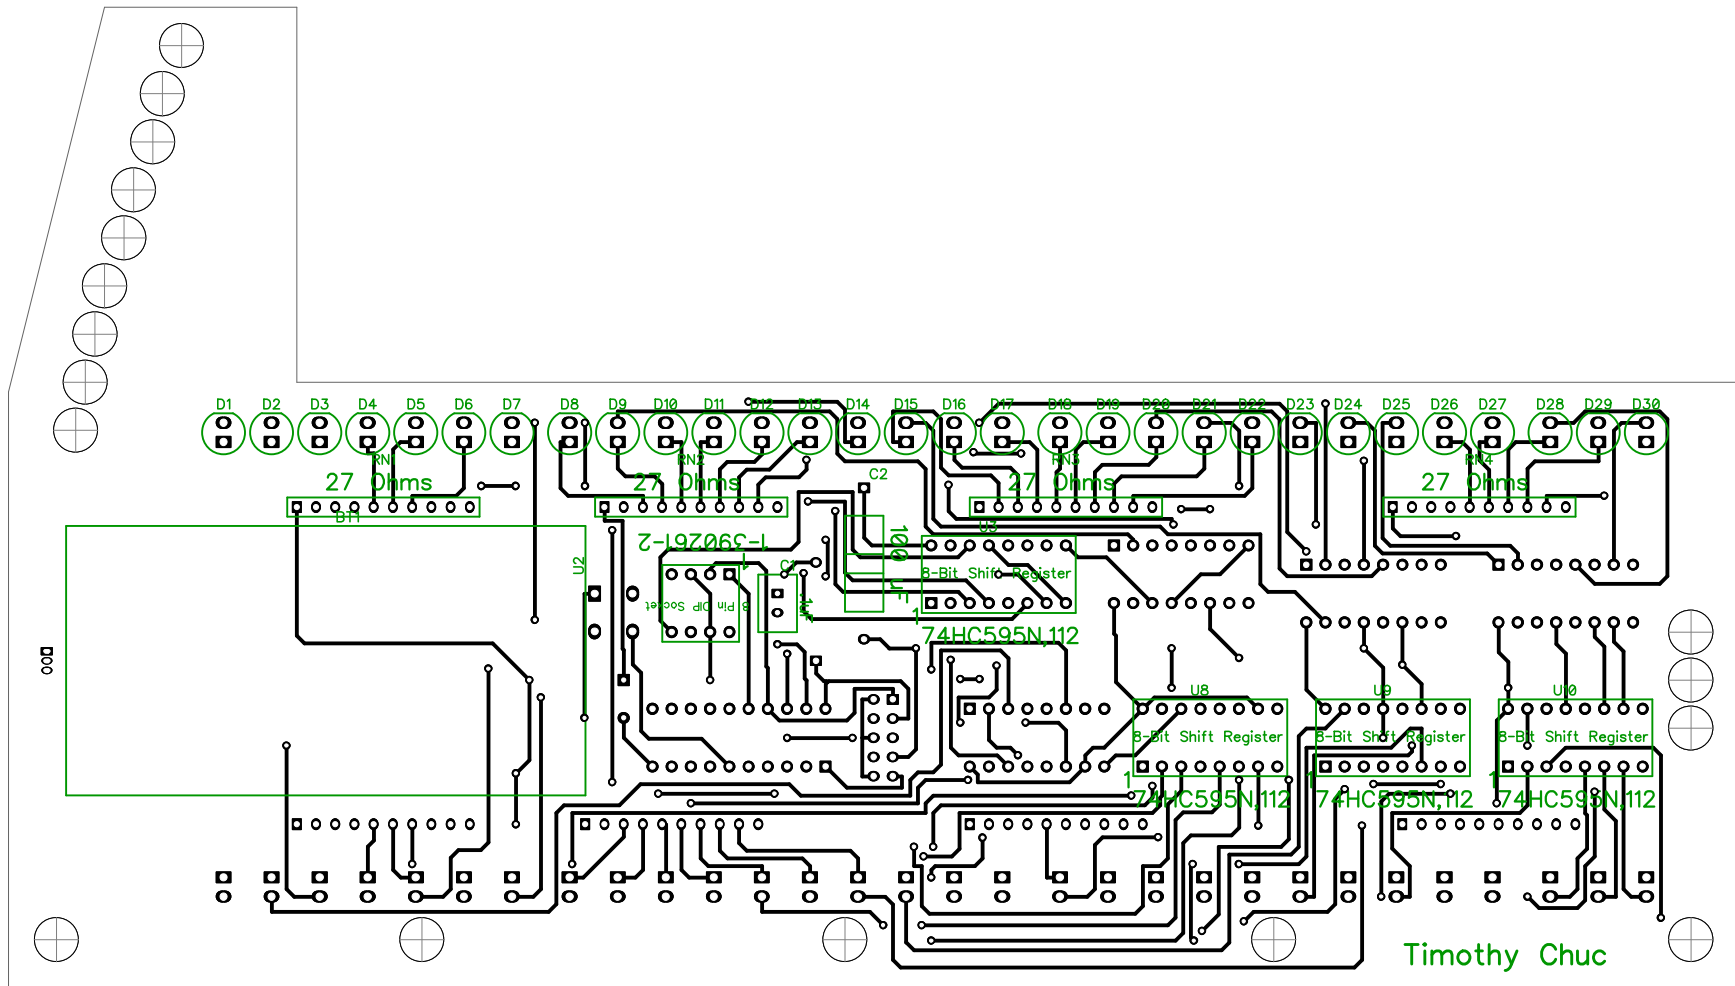

Title: Spoke POV Blue Layout		
Size A4	Created by: Timothy Chuc	Rev A
Date: 5/13/2012	Scale: 1:1	
Filename: Spoke Layout	Sheet: 1 of 2	

Title: Spoke POV Blue Layout		
Size A4	Created by: Timothy Chuc	Rev A
Date: 5/13/2012	Scale: 1:1	
Filename: Spoke Layout	Sheet: 2 of 2	

Title: Spoke POV Yellow Layout		
Size A4	Created by: Timothy Chuc	Rev B
Date: 4/28/2012	Scale: 1:1	
Filename: Spoke Layout	Sheet: 1 of 2	

Title: Spoke POV Yellow Layout		
Size A4	Created by: Timothy Chuc	Rev B
Date: 4/28/2012	Scale: 1:1	
Filename: Spoke Layout	Sheet: 2 of 2	