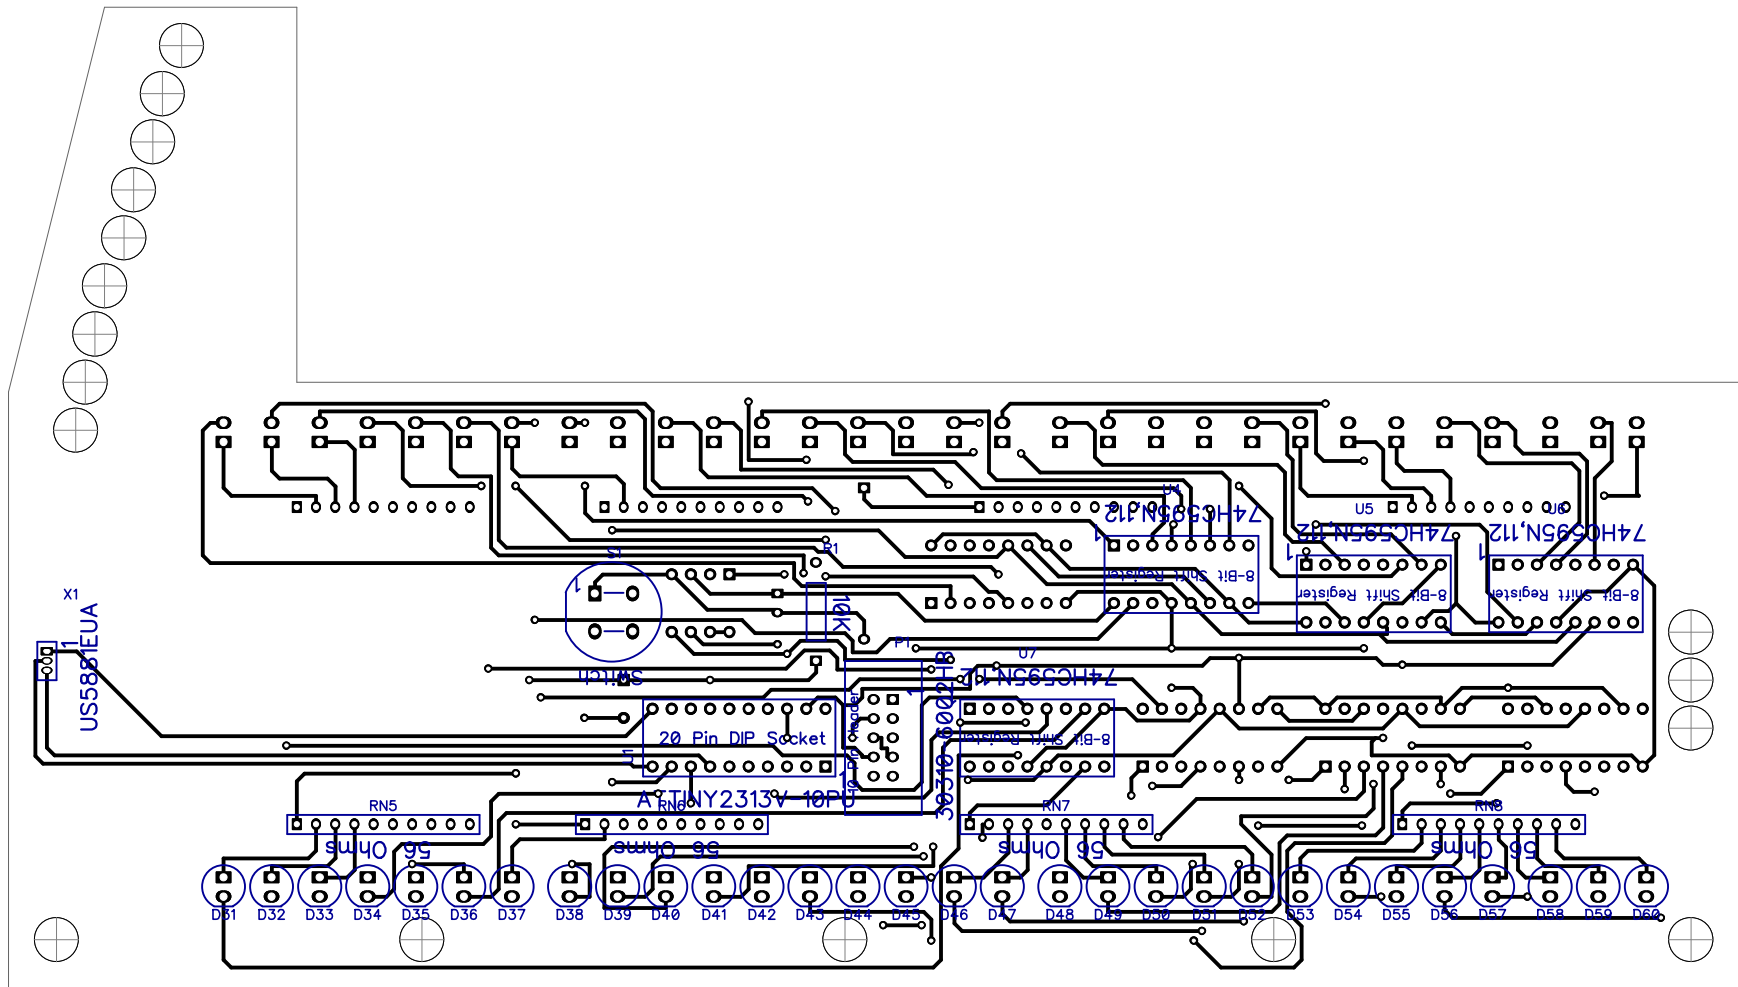

Title: Spoke POV Blue Layout		
Size A4	Created by: Timothy Chuc	Rev A
Date: 5/13/2012	Scale: 1:1	
Filename: Spoke Layout	Sheet: 1 of 2	

Title: Spoke POV Blue Layout		
Size A4	Created by: Timothy Chuc	Rev A
Date: 5/13/2012	Scale: 1:1	
Filename: Spoke Layout	Sheet: 2 of 2	

Title: Spoke POV Yellow Layout		
Size A4	Created by: Timothy Chuc	Rev B
Date: 4/28/2012	Scale: 1:1	
Filename: Spoke Layout	Sheet: 1 of 2	

Title: Spoke POV Yellow Layout		
Size A4	Created by: Timothy Chuc	Rev B
Date: 4/28/2012	Scale: 1:1	
Filename: Spoke Layout	Sheet: 2 of 2	