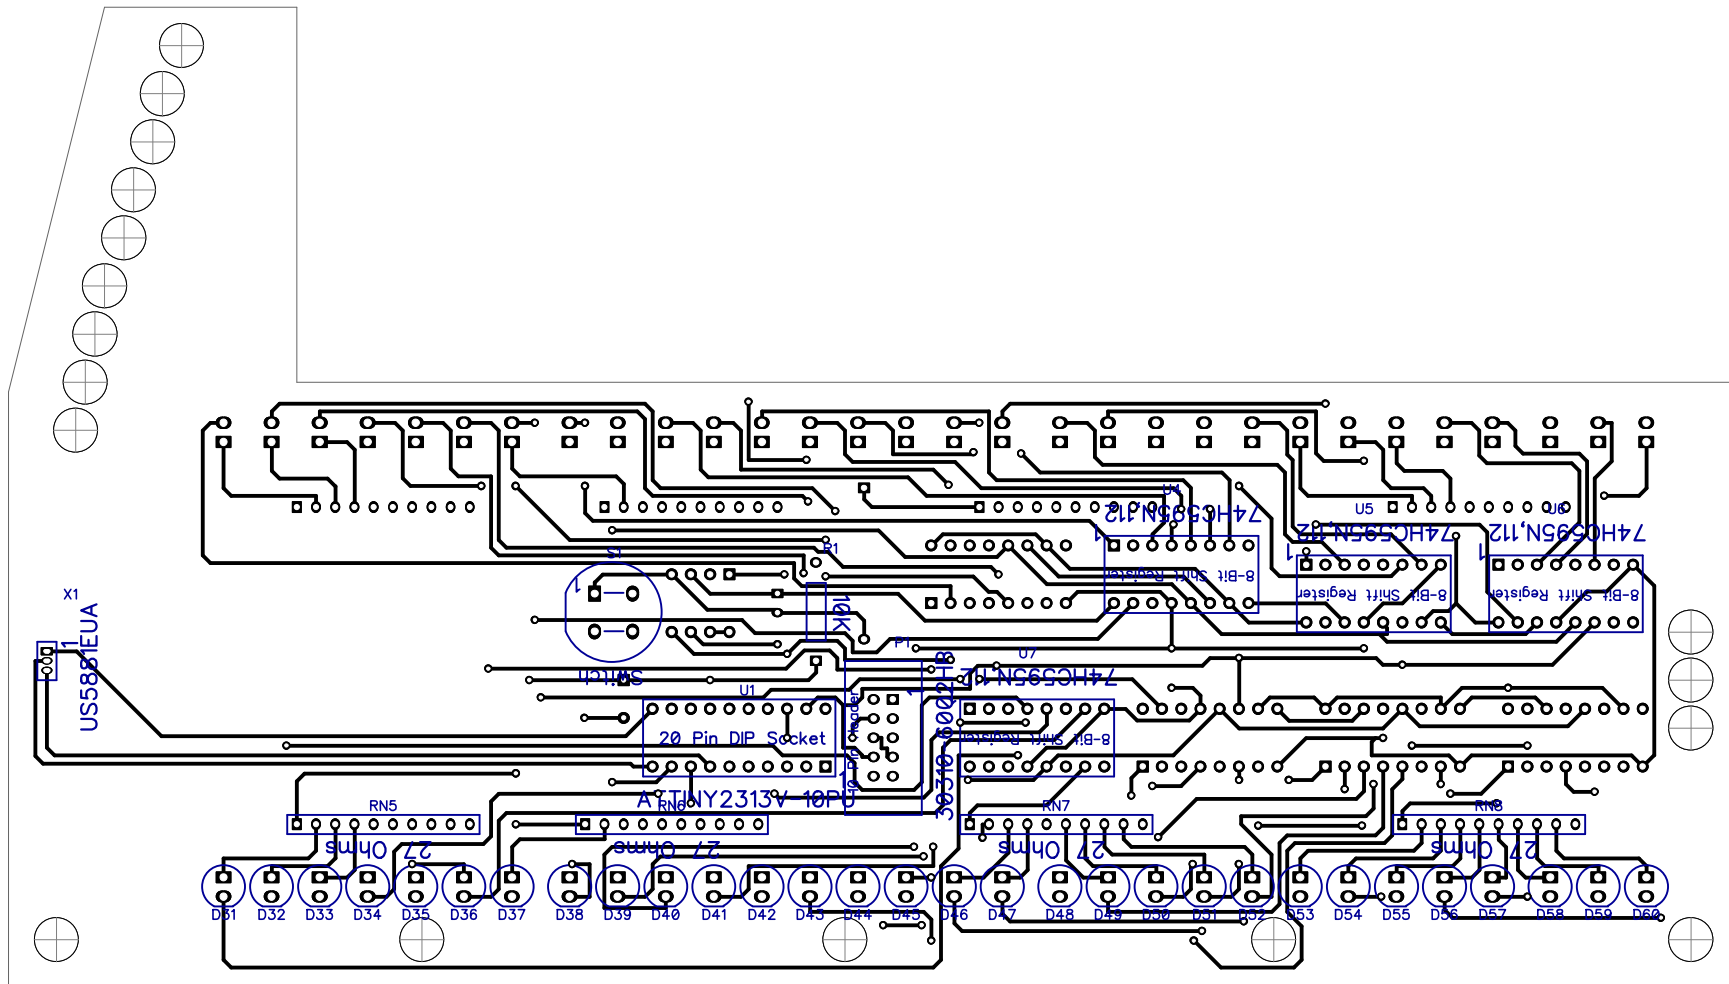

Title: Spoke POV Blue Layout		
Size A4	Created by: Timothy Chuc	Rev A
Date: 5/13/2012	Scale: 1:1	
Filename: Spoke Layout	Sheet: 1 of 2	

Title: Spoke POV Blue Layout		
Size A4	Created by: Timothy Chuc	Rev A
Date: 5/13/2012	Scale: 1:1	
Filename: Spoke Layout	Sheet: 2 of 2	

Title: Spoke POV Yellow Layout		
Size A4	Created by: Timothy Chuc	Rev B
Date: 4/28/2012	Scale: 1:1	
Filename: Spoke Layout	Sheet: 1 of 2	

Title: Spoke POV Yellow Layout		
Size A4	Created by: Timothy Chuc	Rev B
Date: 4/28/2012	Scale: 1:1	
Filename: Spoke Layout	Sheet: 2 of 2	