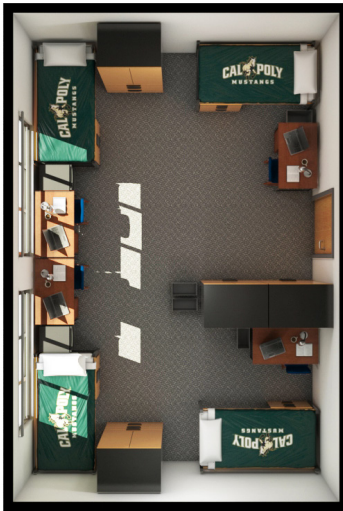

ROOM FURNISHINGS

Please Note: Due to various room layouts and furniture manufacturers, all dimensions below are averages. Rooms may have varying dimensions and furniture styles.

ITEM	WIDTH	DEPTH	HEIGHT
Desk	38-48"	24-25.75"	29-30"
Mobile 3-drawer desk unit	15-15 7/8"	22-23.25"	25-28"
Three-drawer dresser	32-36"	19-27.5"	20-29"
Wardrobe	36"	18-24"	75.25-76"
Mattresses - all extra-long twin	36"	7-8"	80"
Two-position desk chair	19-5/16"	22-11/16"	80"
Mini-fridge	18"	19"	33"

QUAD ROOM | Four standard beds

TRIPLE ROOM - CONFIG 1 | One standard bed and two bunked beds

TRIPLE ROOM - CONFIG 2 | One standard bed and two bunked beds