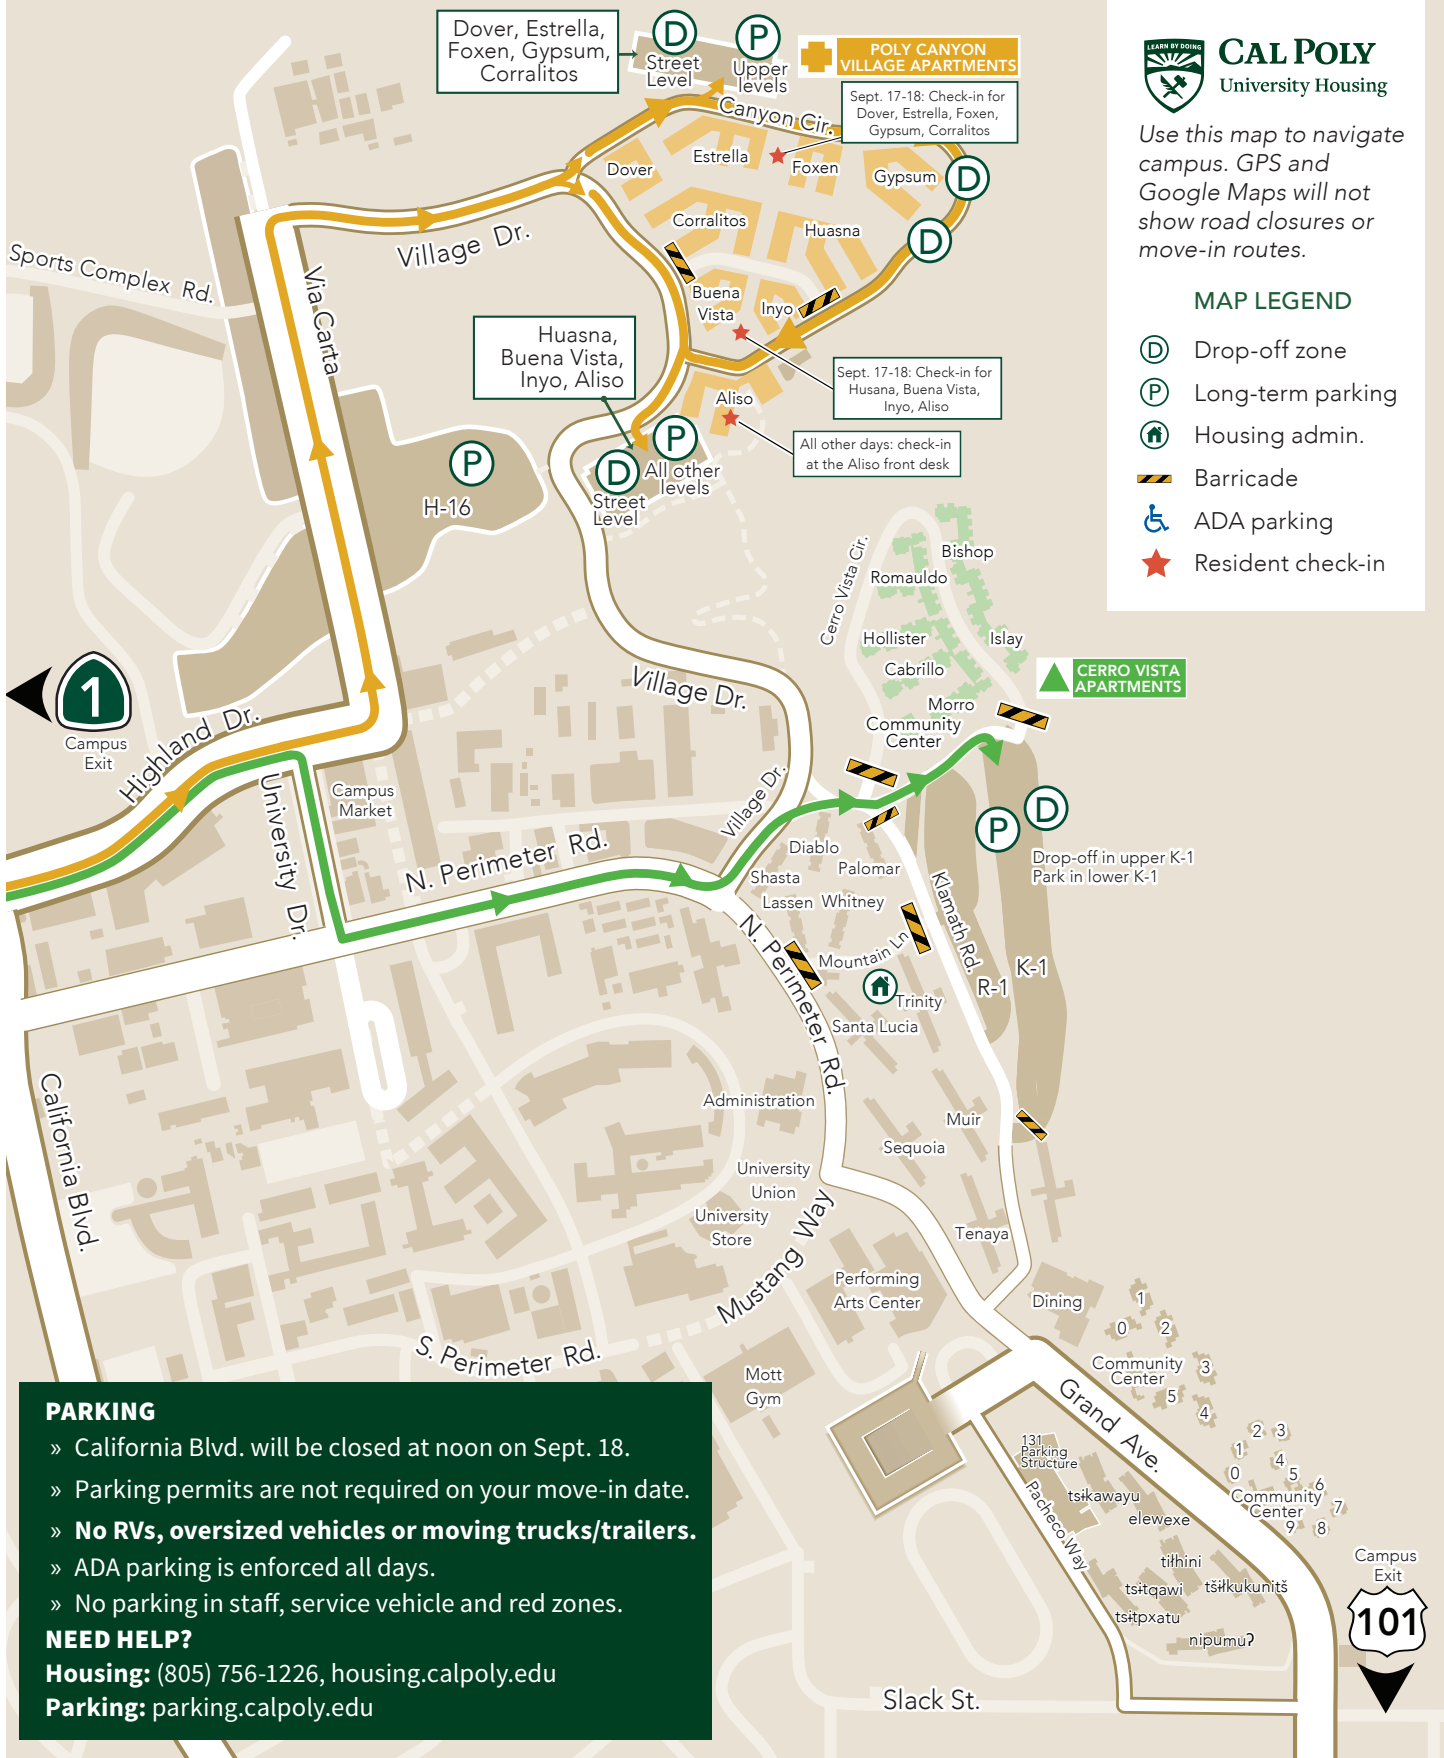

CONTINUING STUDENT MUSTANG MOVE-IN MAP | SEPT. 17-19, 2021

Poly Canyon Village and Cerro Vista Apartments

CAL POLY
University Housing

Use this map to navigate campus. GPS and Google Maps will not show road closures or move-in routes.

MAP LEGEND

- Drop-off zone
- Long-term parking
- Housing admin.
- Barricade
- ADA parking
- Resident check-in

PARKING

- » California Blvd. will be closed at noon on Sept. 18.
- » Parking permits are not required on your move-in date.
- » **No RVs, oversized vehicles or moving trucks/trailers.**
- » ADA parking is enforced all days.
- » No parking in staff, service vehicle and red zones.