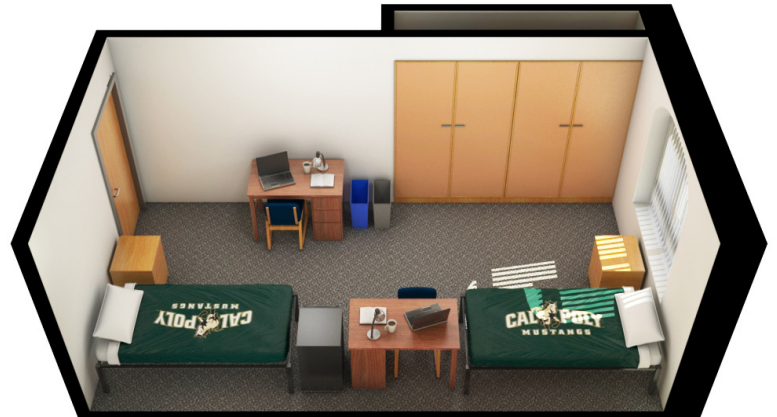

FURNISHINGS

Please Note: Due to various manufacturers, all dimensions are approximate. Not all rooms have like furniture styles. While there may be some variation in furniture styles, all rooms have similar furniture. One mini-refrigerator/microwave is provided in every Yosemite Residence Hall room. One chair for each desk is provided in every Residence Hall room.

ITEM	WIDTH	DEPTH	HEIGHT
Room Dimensions	8'4"	19'4"	9' 8"
Desk	24"	38"	29"
Desk Space for 2	36"	80"	
Dressers	36"	19" (deep)	29"
Bedframe- Lofted w/ work space underneath	39"	86"	39"
Bedframe Bunked	39"	86"	78"
3 Drawer File Cabinet	15"	22" (deep)	28"
Mattresses - all extra-long twin	36"	80"	8"
Free-standing Wardrobe with drawers	36"	18" (deep)	76"

DOUBLE ROOM | Two standard beds

TRIPLE ROOM | One lofted bed and two bunked beds