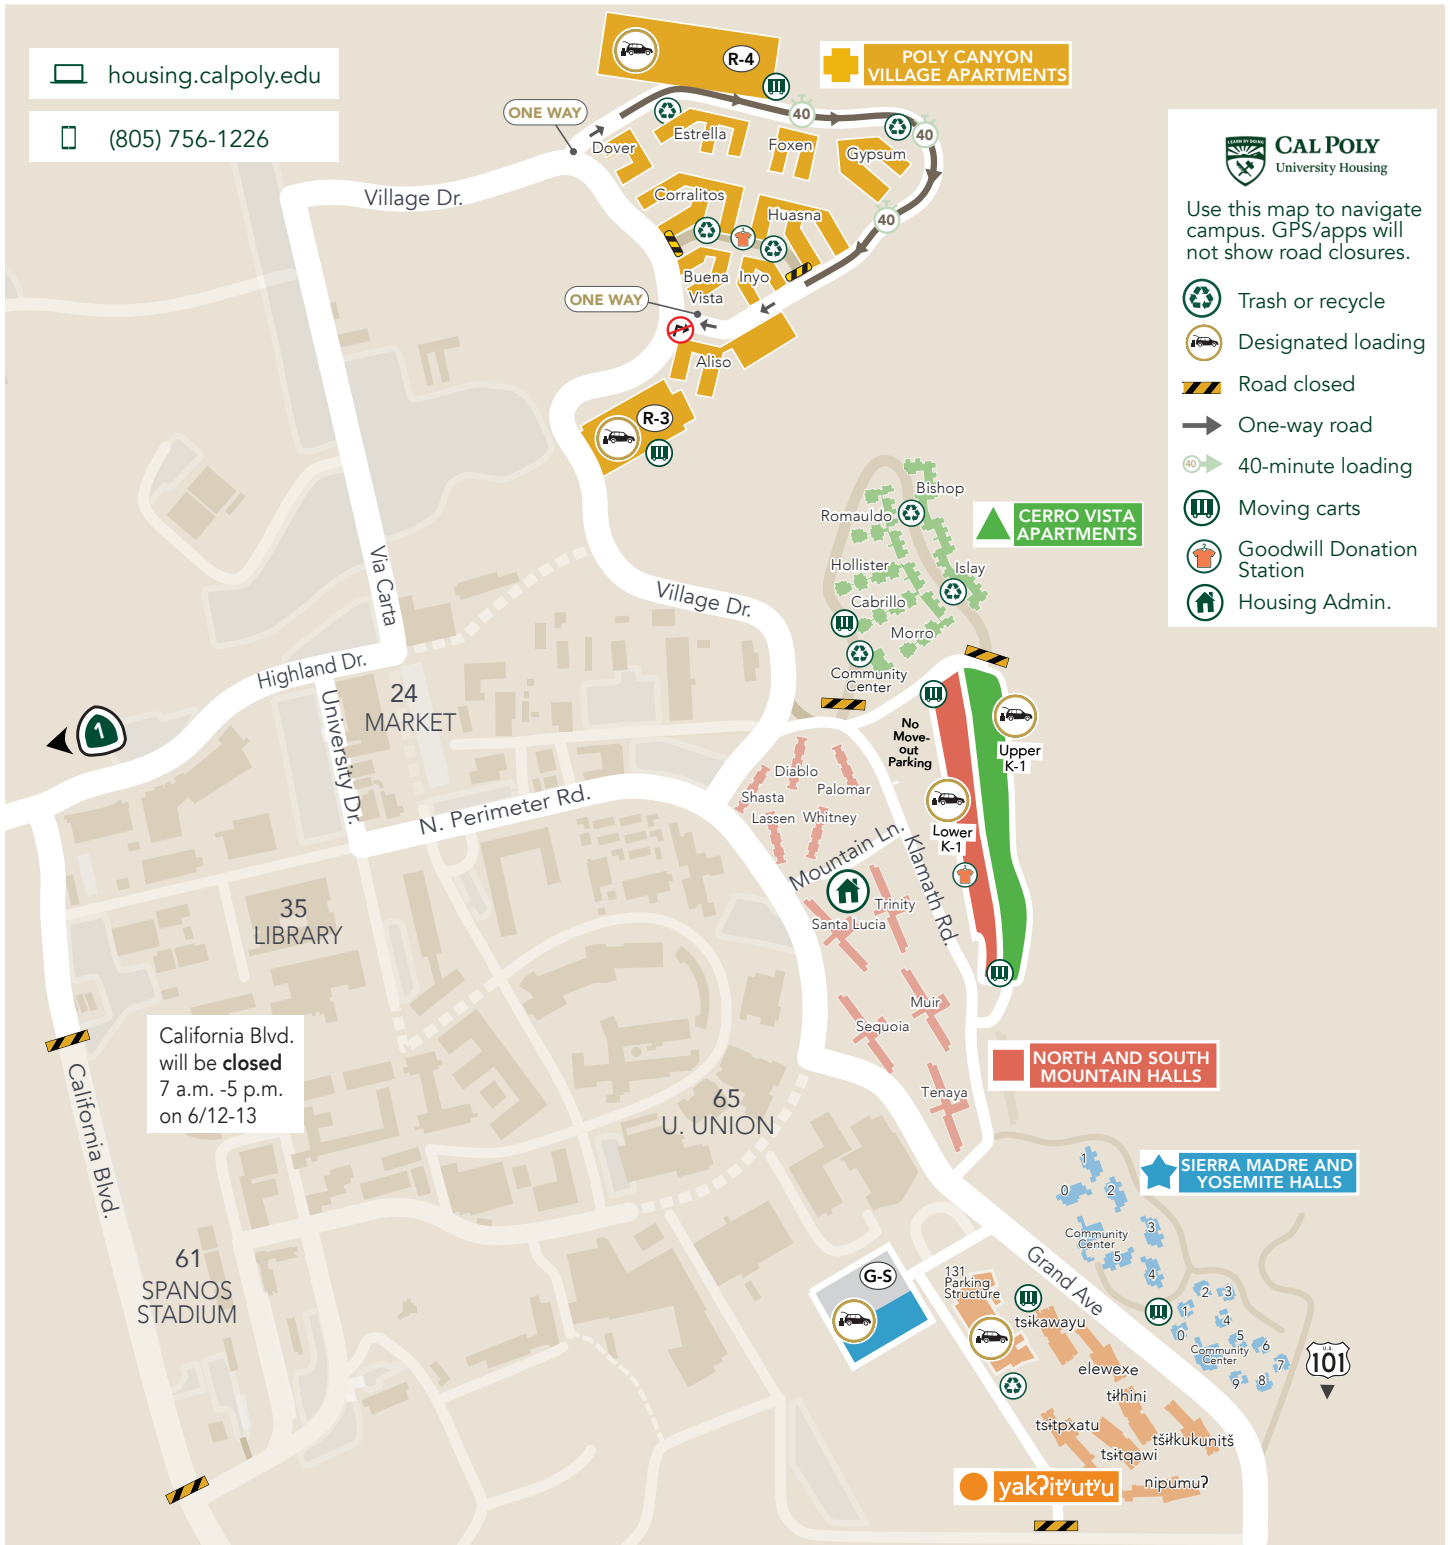

MOVE-OUT 2021 PARKING FOR RESIDENTS

Move-out starts Monday, June 7 and ends 5 p.m., Sunday, June 13.

CAMPUS ENTRY POINTS

- ▲ ■ Please enter campus on Grand Ave.
- Northbound: Exit Grand Ave.
Southbound: Exit Monterey St.
- + Please enter campus on Highland Dr.
- Northbound and Southbound:
Exit Santa Rosa St.

PARKING INFORMATION

40-minute Move-out parking is permitted in your designated loading zone, June 10-17. If you park in an alternate lot or plan to stay longer than 40 minutes, a permit is required. No move-out parking in staff, metered, state vehicle, or sponsored guest spaces. **NO RVs, oversized vehicles or moving trucks/trailers permitted.** Campus will be extremely impacted on June 12-13 for commencement. If you are moving out on Saturday or Sunday, please do so before 9 a.m. celebrations.