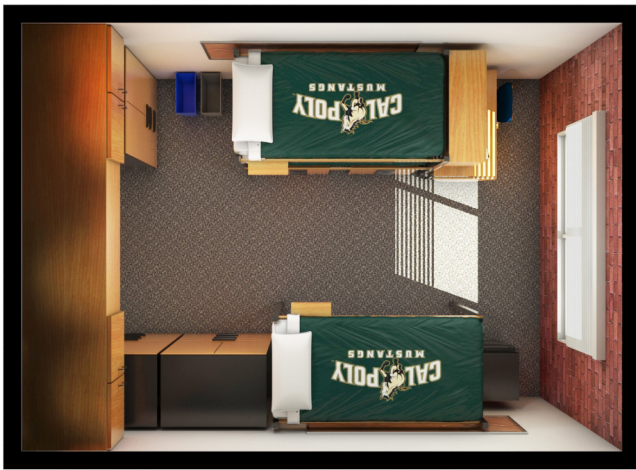

## FURNISHINGS

Please Note: Due to various manufacturers, all dimensions are approximate. Not all rooms have like furniture styles. While there may be some variation in furniture styles, all rooms have similar furniture.

ITEM	WIDTH	DEPTH	HEIGHT
Room dimension	11'	13'	9'
Desks	38"	24"	29"
Dressers	36"	19"	29"
Bedframe (space from floor to bottom of frame)	39"	86"	29"
Mattresses - all extra-long twin	36"	80"	8"
3-drawer file cabinet	15"	22"	28"
Free-standing wardrobe	36"	18"	76"
Two-position chair	19-5/16"	22-11/16"	34"
Mini Fridge	18"	19"	33"

### TRIPLE ROOM | One loft bed and two bunked beds

### DOUBLE ROOM | Two standard beds