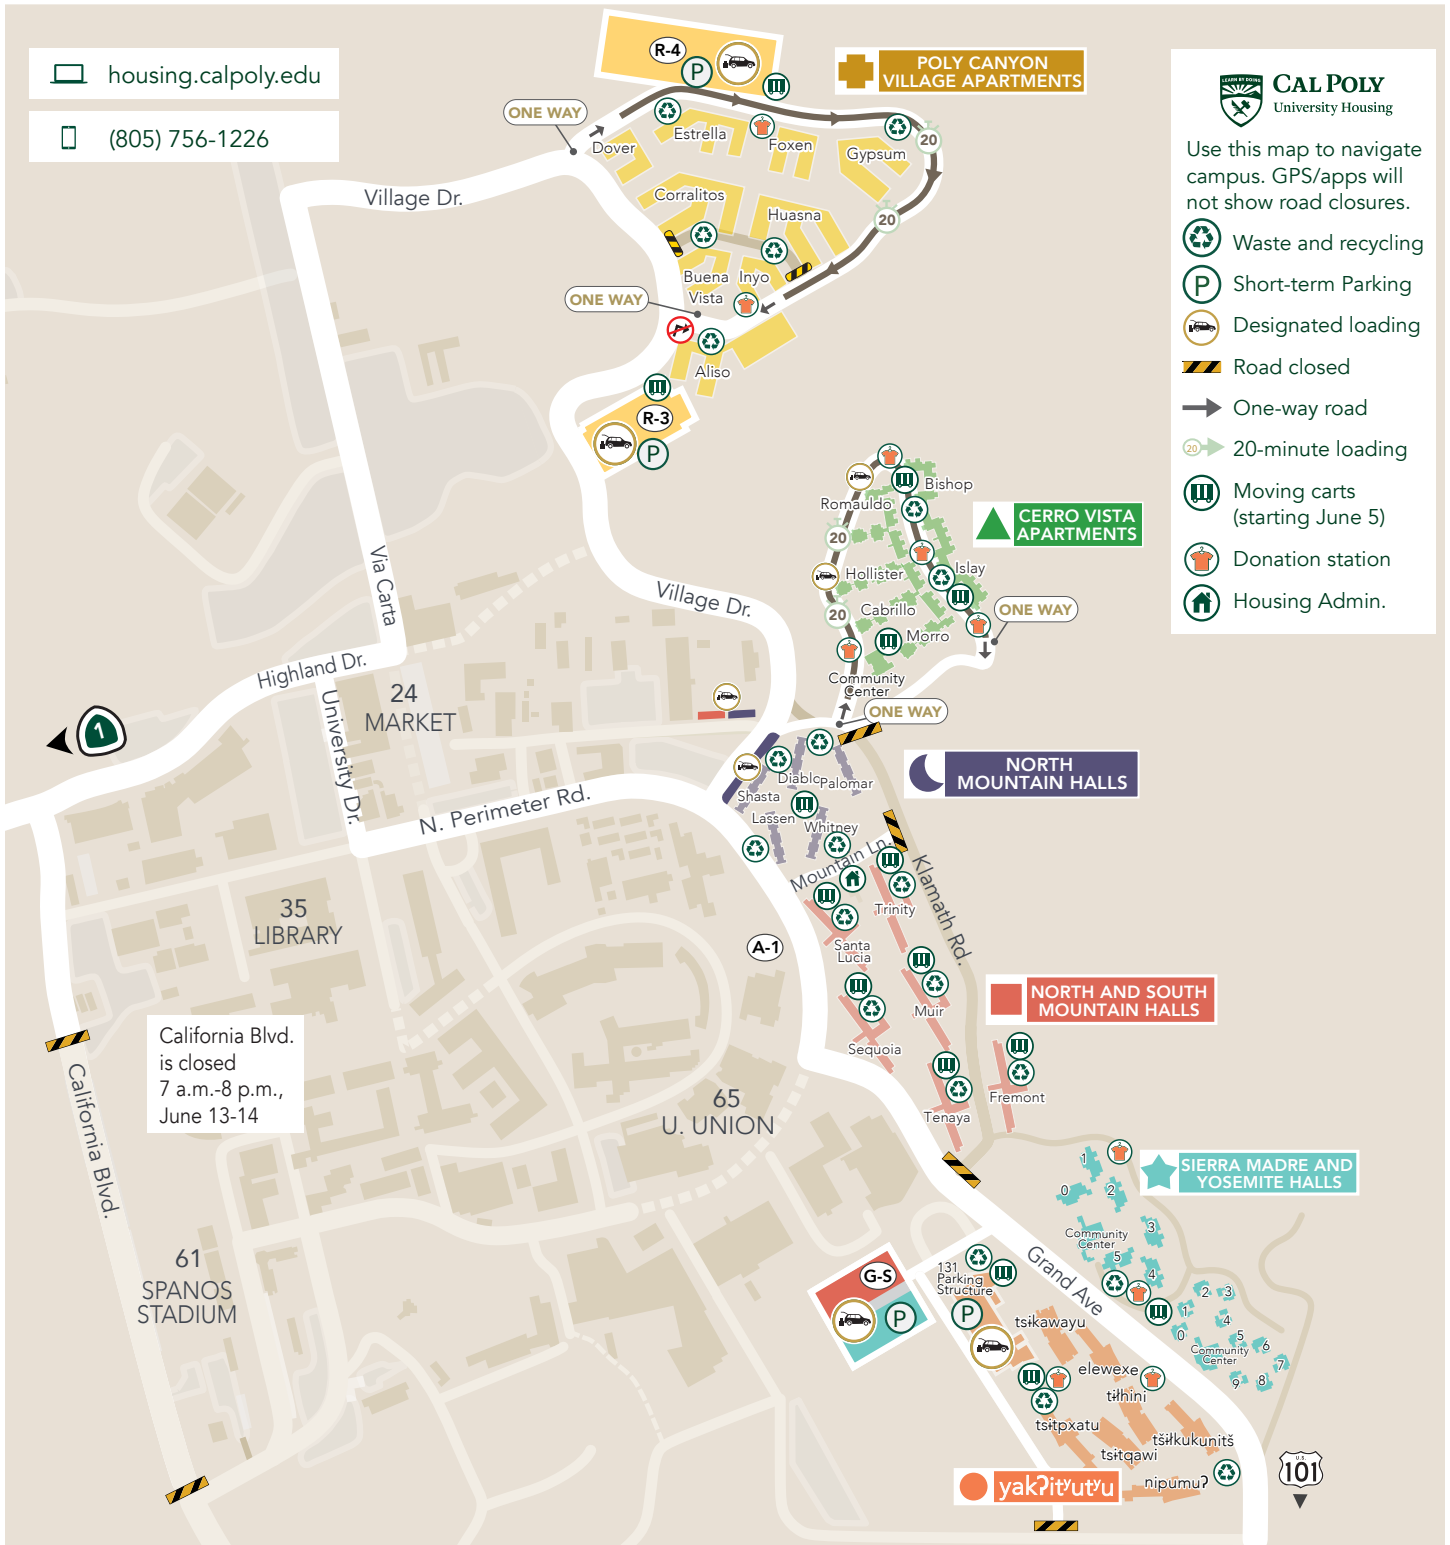

HOUSING MOVE-OUT MAP JUNE 2026

Move out after your last in-person final exam. Housing closes at noon on Sunday June 14.

CAL POLY
University Housing

Use this map to navigate campus. GPS/apps will not show road closures.

- Waste and recycling
- Short-term Parking
- Designated loading
- Road closed
- One-way road
- 20-minute loading
- Moving carts (starting June 5)
- Donation station
- Housing Admin.

CAMPUS ENTRY POINTS

- Please enter campus on Grand Ave.
 Northbound: Exit Grand Ave.
 Southbound: Exit Monterey St.
- Please enter campus on Highland Dr.
 Northbound and Southbound:
 Exit Santa Rosa St.

SHORT-TERM LOADING AND PARKING

- Short-term 20-minute loading is permitted in designated zones by neighborhood. Pack in advance so you can be actively loading during your 20 minutes.
- Parking is in campus lots designated for visitors. A parking permit is required.
- No parking in staff, metered, state vehicle or sponsored guest spaces.
- No RVs, oversized vehicles or moving trucks/trailers.
- Move out after your last final exam. Roads will be extremely impacted June 13-14 during Commencement