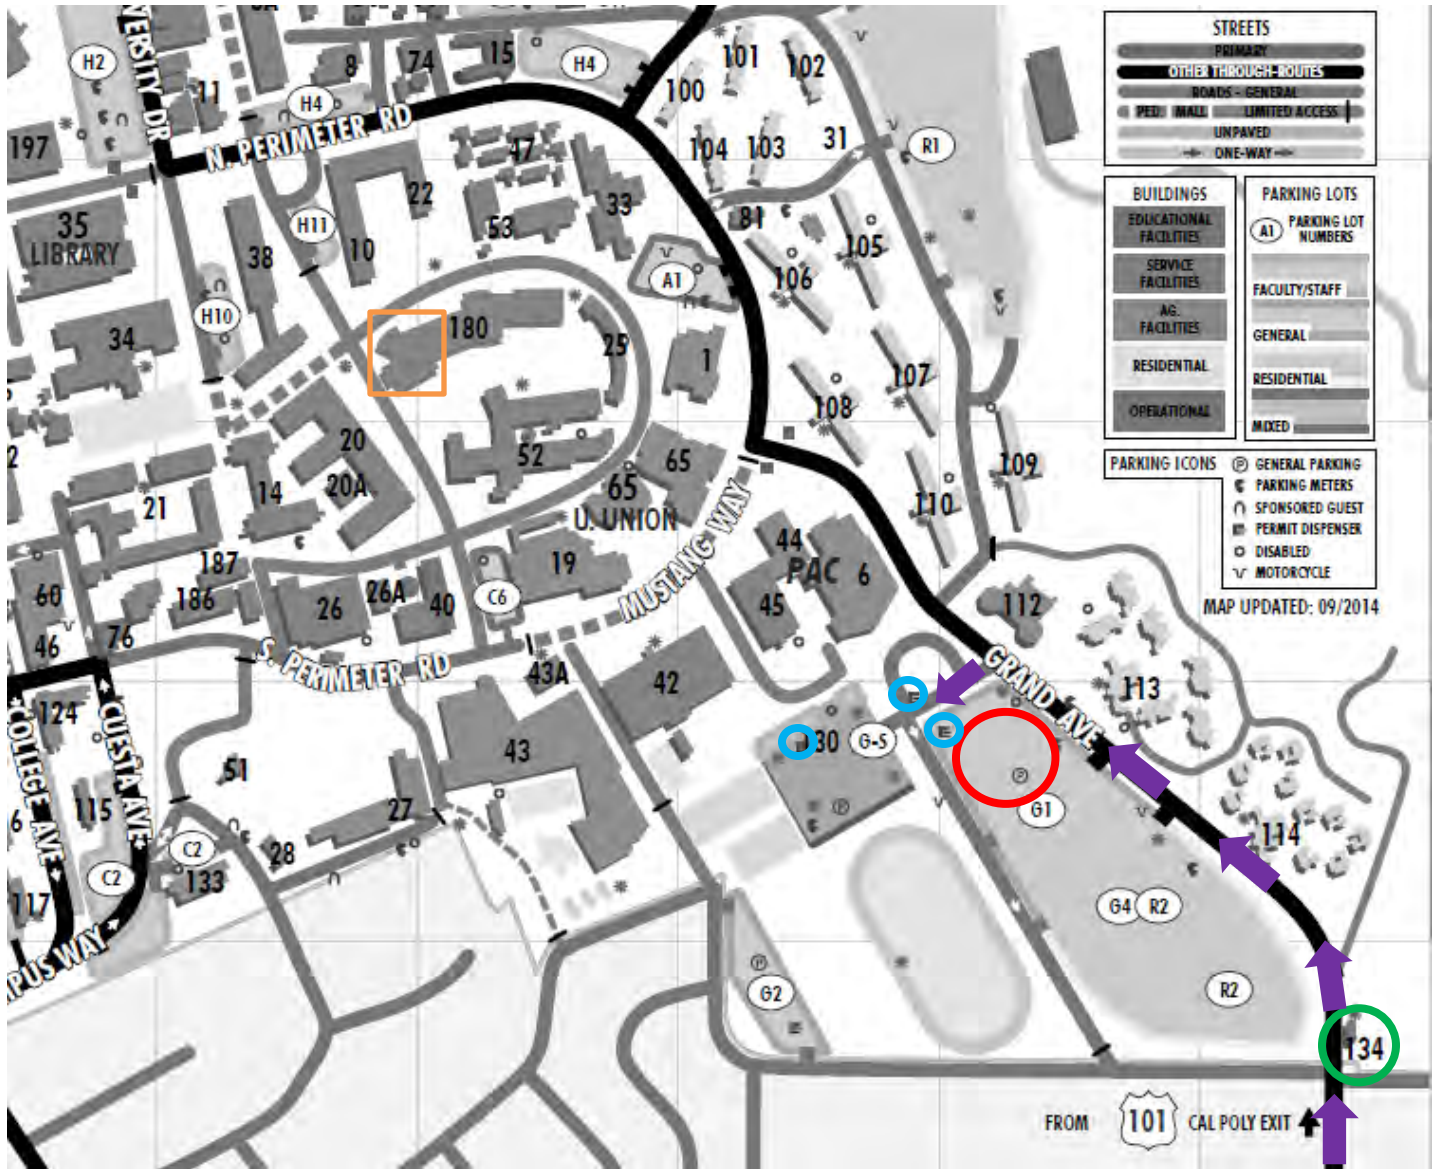

WSECS Annual Meeting Parking & Pay Station Map --- Friday, Feb. 13

- Parking
- Pay Station, Visitor Center- Cash & Check only
- Pay Station machines- Credit Card, ATM & Cash
- Registration & Event location, Baker Science Building