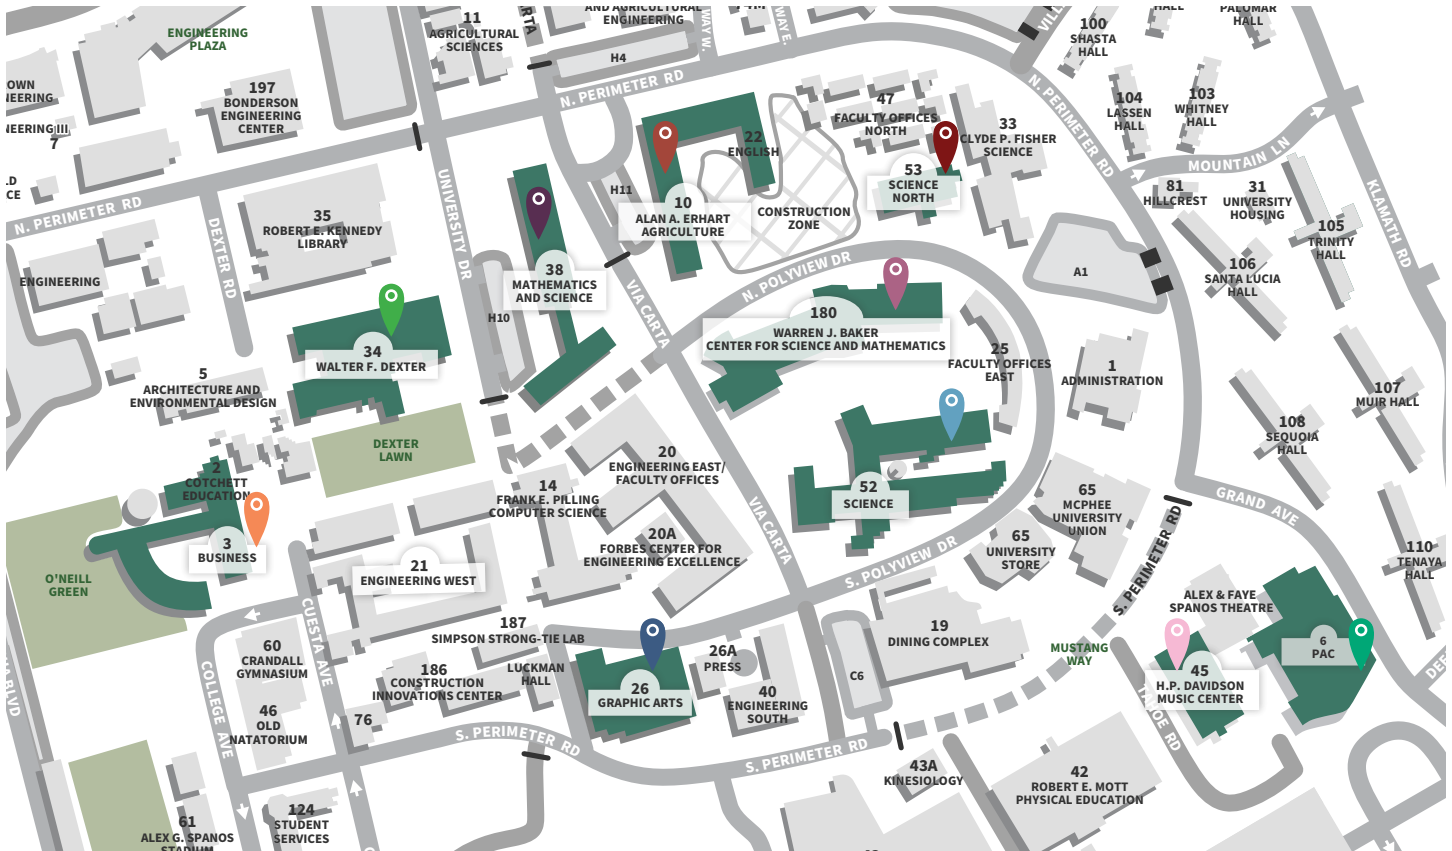

CLA Department Meeting Sessions

Meet your department chair, faculty and staff while learning more about your major.

10:30 a.m. – 11:30 a.m.

College Meeting

 Bldg. 06, Rm. 101
(PAC - Miossi Hall)

11:45 a.m. – 1 p.m.