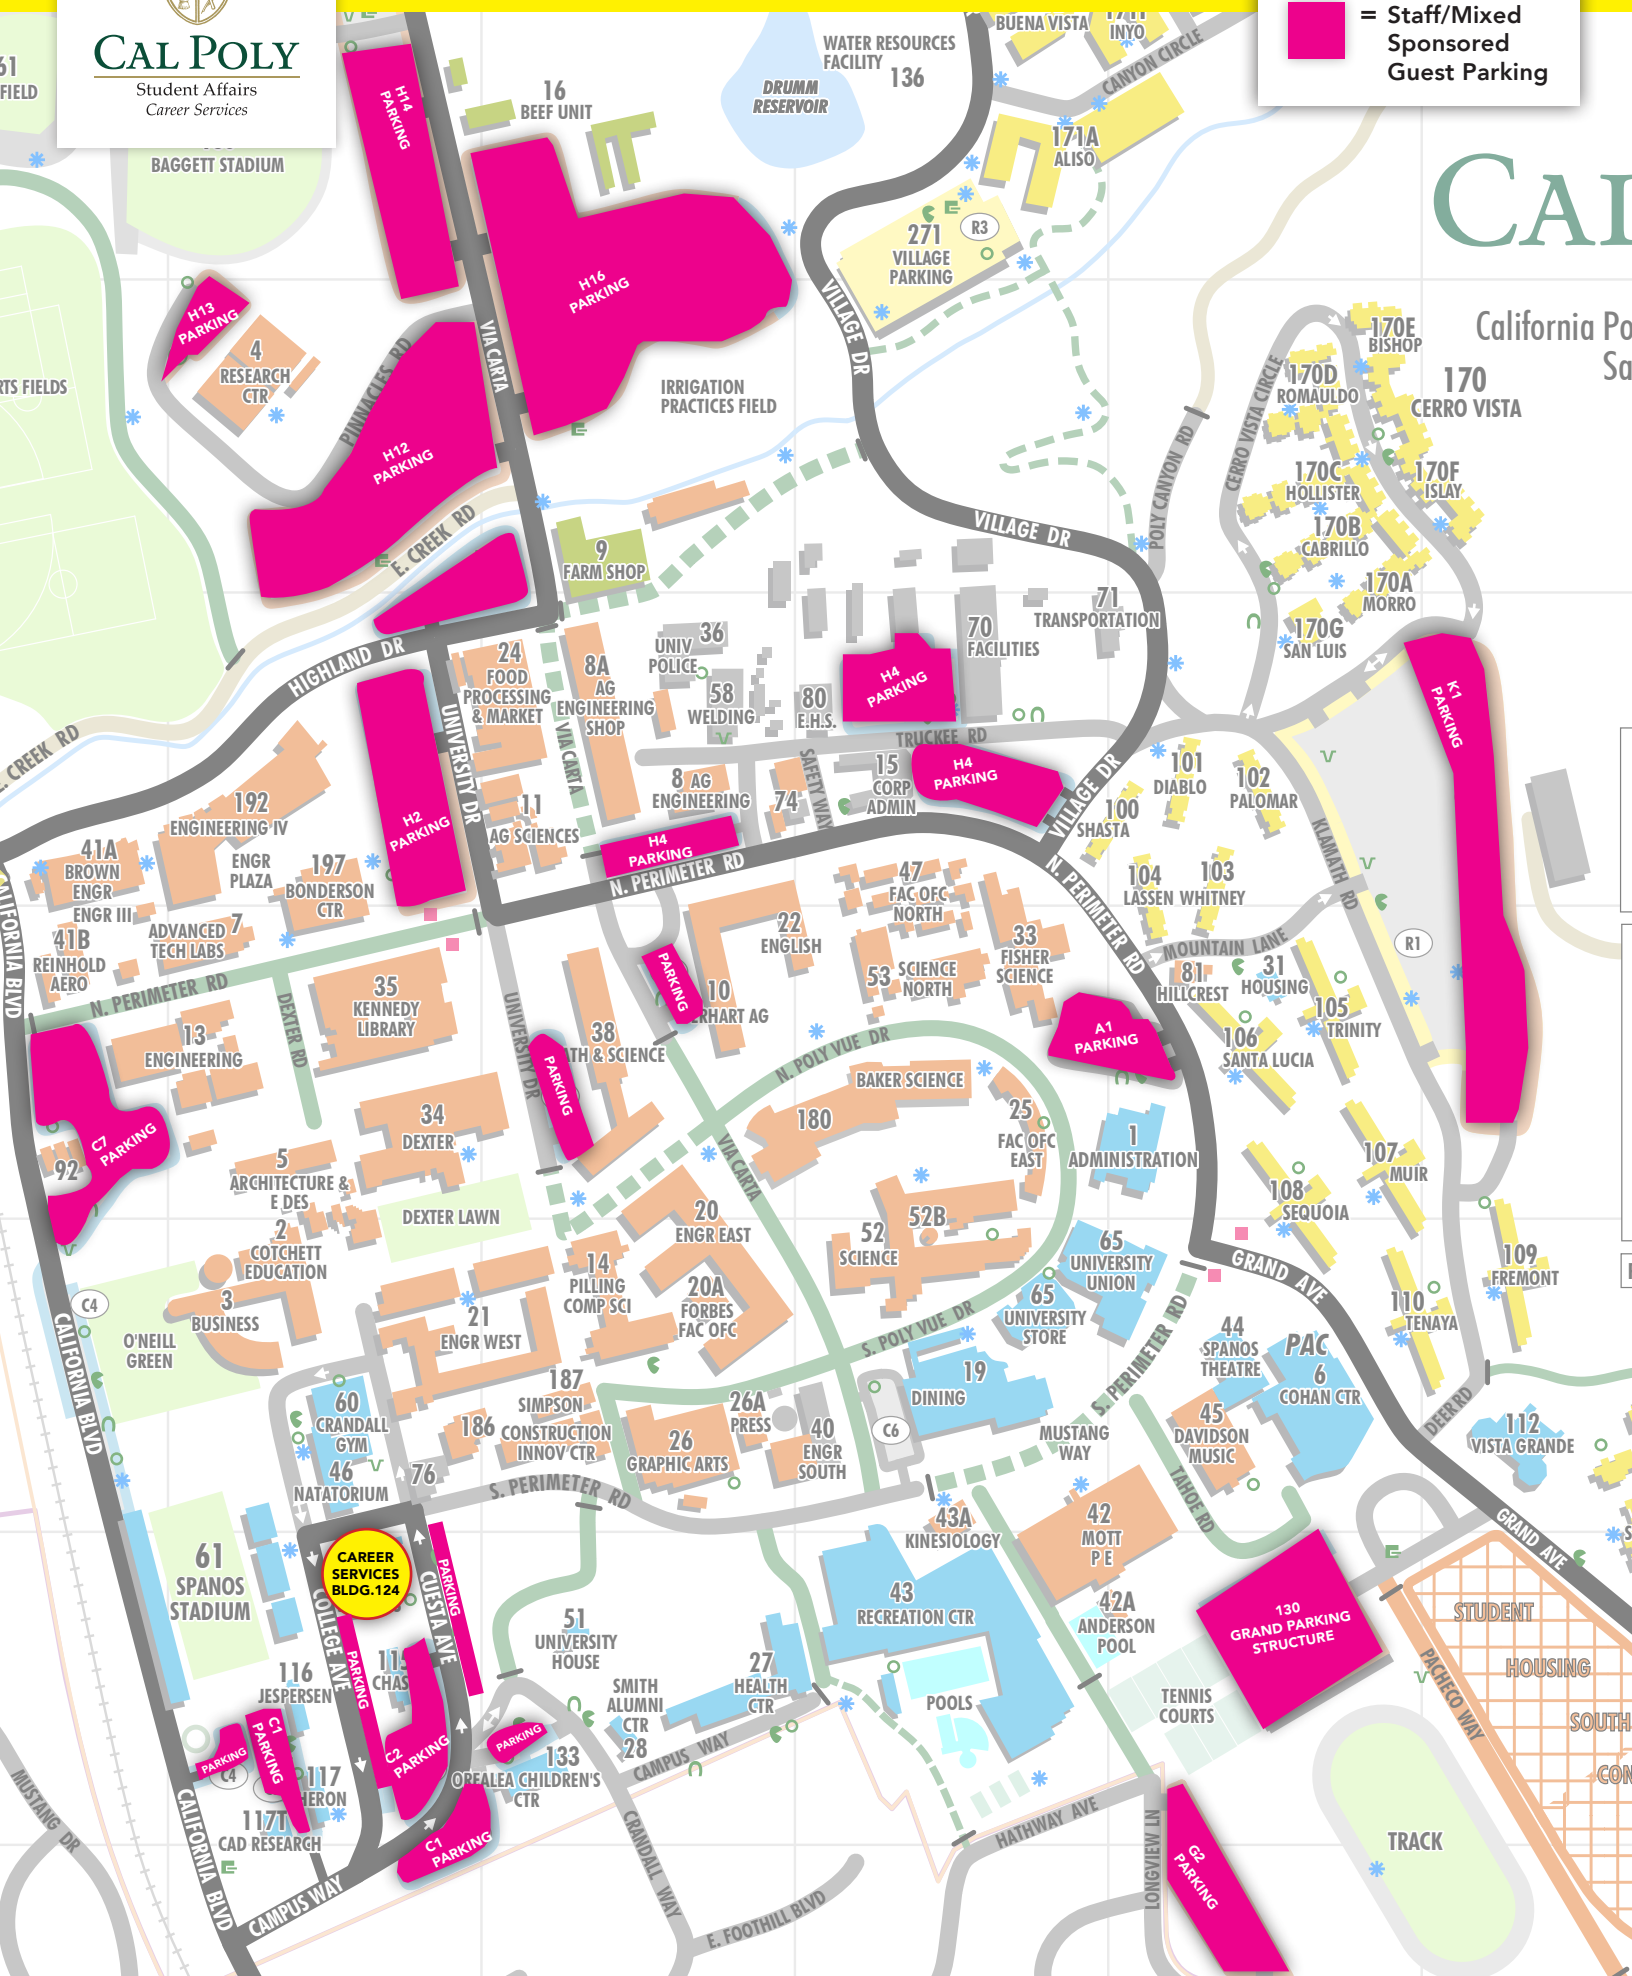

# - CAL POLY CAREER SERVICES - SPONSORED GUEST PARKING MAP

**CAL POLY**

Student Affairs  
Career Services

 = Staff/Mixed Sponsored Guest Parking

CAL  
California Po  
Sa

**CAREER SERVICES BLDG. 124**

**C1 PARKING**

**C2 PARKING**

**C3 PARKING**

**C4 PARKING**

**C5 PARKING**

**C6 PARKING**

**C7 PARKING**

**C8 PARKING**

**C9 PARKING**

**C10 PARKING**

**C11 PARKING**

**C12 PARKING**

**C13 PARKING**

**C14 PARKING**

**C15 PARKING**

**C16 PARKING**

**C17 PARKING**

**C18 PARKING**

**C19 PARKING**

**C20 PARKING**

**C21 PARKING**

**C22 PARKING**

**C23 PARKING**