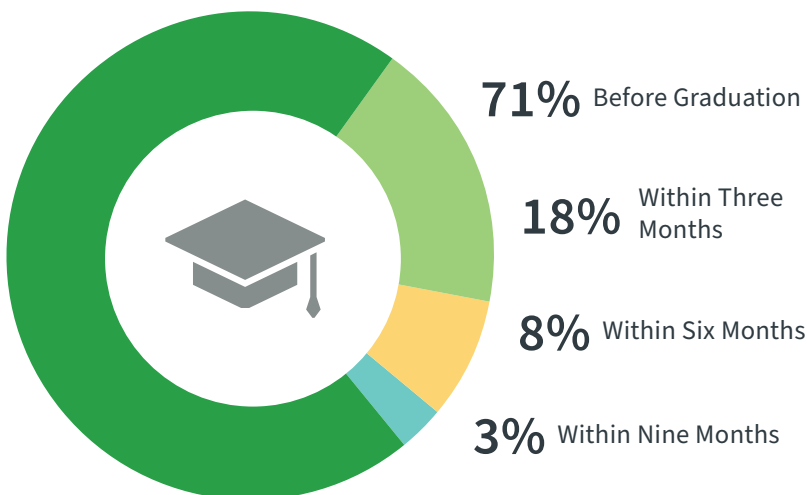

GRADUATE STATUS REPORT

2021-22 Graduates*
Published July 2023

Graduate Outcomes

Sample of Top Selected Graduate Schools

Employment Timeline

When did our 2022 graduates obtain employment?

Major-Related Jobs

*Data is based on 2,232 student responses collected within nine months of graduation; 42% overall response rate. For a detailed breakdown by college and major, go to: careerservices.calpoly.edu/gsr. **Other pursuits include intentional plans such as travel, gap-year experience, artistic pursuits and personal commitments.

Starting Median Salary

 **\$72,000**

California Jobs

81%

Found jobs in California

Top Employers

Deloitte.

amazon