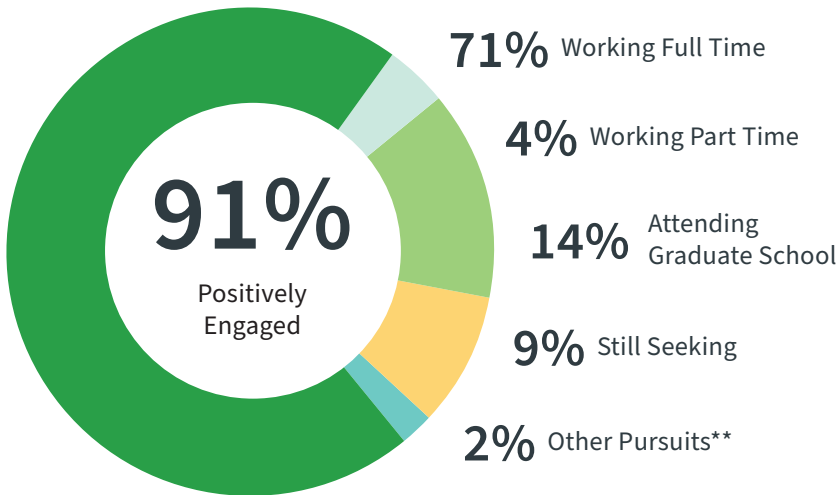

GRADUATE STATUS REPORT

2021-22 Graduates*
Published July 2023

Graduate Outcomes

Sample of Top Selected Graduate Schools

Employment Timeline

When did our 2022 graduates obtain employment?

Major-Related Jobs

*Data is based on 2,232 student responses collected within nine months of graduation; 42% overall response rate. For a detailed breakdown by college and major, go to: careerservices.calpoly.edu/gsr. **Other pursuits include intentional plans such as travel, gap-year experience, artistic pursuits and personal commitments.

Starting Median Salary

 **\$72,000**

California Jobs

81%

Found jobs in California

Top Employers

Deloitte.

amazon