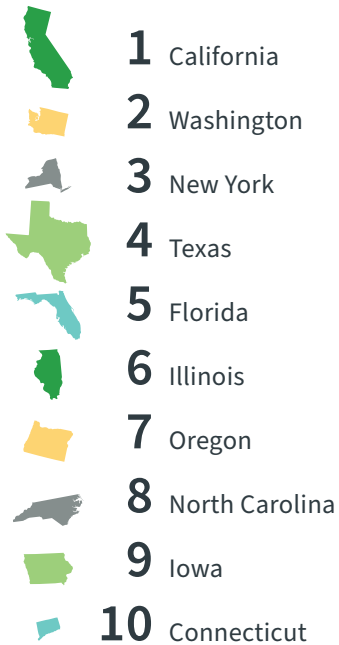

GRADUATE STATUS REPORT

Graduate Outcomes

Major-Related Jobs

Sample of Selected Graduate Schools and Programs

UC San Diego

UC SANTA BARBARA

UCI University of California, Irvine

Starting Median Salary

 **\$50,000**

LEARN BY DOING

*Data is based on 341 student responses collected within nine months of graduation; 36% overall response rate. For a detailed breakdown by college and major, go to: careerservices.calpoly.edu/gsr. **Other pursuits include intentional plans such as travel, gap-year experience, artistic pursuits and personal commitments.

Top Employers*

*two or more 2022 graduate hires per organization

Top States

Top Locations

- San Luis Obispo, CA
- Los Angeles, CA
- San Francisco, CA
- San Diego, CA
- Santa Barbara, CA
- Seattle, WA
- Newport Beach, CA
- San Jose, CA
- Santa Monica, CA
- Pleasanton, CA
- Sacramento, CA
- Beverly Hills, CA
- New York, NY
- Chicago, IL
- Orlando, FL
- Santa Clara, CA
- Santa Maria, CA