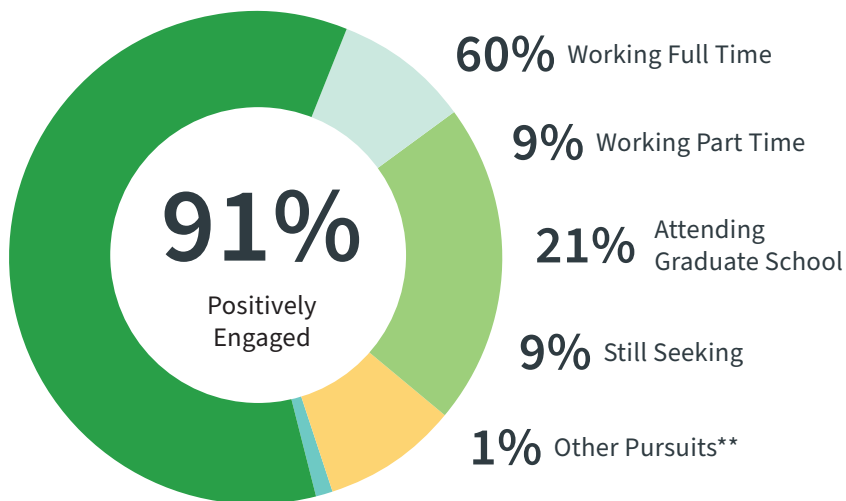

GRADUATE STATUS REPORT

Graduate Outcomes

Major-Related Jobs

Sample of Selected Graduate Schools and Programs

UC San Diego

UC SANTA BARBARA

UCI University of California, Irvine

Starting Median Salary

 **\$50,000**

LEARN BY DOING

*Data is based on 341 student responses collected within nine months of graduation; 36% overall response rate. For a detailed breakdown by college and major, go to: careerservices.calpoly.edu/gsr. **Other pursuits include intentional plans such as travel, gap-year experience, artistic pursuits and personal commitments.