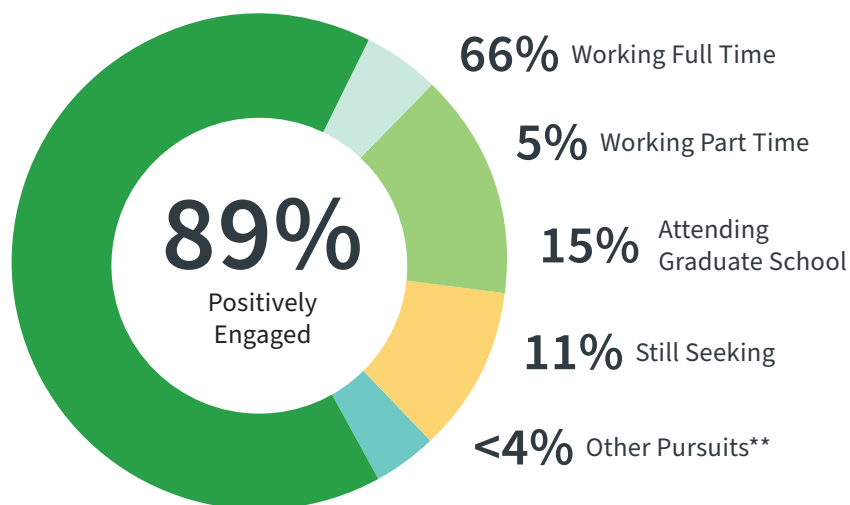

Graduate Outcomes

Major-Related Jobs

Sample of Selected Graduate Schools and Programs

Starting Median Salary

 **\$51,000**

Graduate Programs:

- M.S. Environmental Sciences and Management
- M.S. Agricultural Education
- M.S. Water Engineering
- M.S. Biomedical Sciences
- M.C.R.P. City/Urban, Community and Regional Planning
- M.S. Civil and Environmental Engineering
- M.S. Nutrition, Healthspan and Longevity
- M.B.A
- D.V.M
- J.D.

LEARN BY DOING

*Data is based on 352 student responses collected within nine months of graduation; 37% overall response rate. For a detailed breakdown by college and major, go to: careerservices.calpoly.edu/gsr. **Other pursuits include intentional plans such as travel, gap-year experience, artistic pursuits and personal commitments.

Top Employers

Top States

- 1 California
- 2 Washington
- 3 Texas
- 4 New York
- 5 Colorado
- 6 Montana
- 7 Tennessee
- 8 Hawaii
- 9 West Virginia
- 10 Pennsylvania

Top Locations

- San Luis Obispo, CA
- San Francisco, CA
- San Diego, CA
- Paso Robles, CA
- Santa Maria, CA
- Sacramento, CA
- Salinas, CA
- Austin, TX
- Los Angeles, CA
- Arroyo Grande, CA
- Denver, CO
- New York, NY
- Seattle, WA