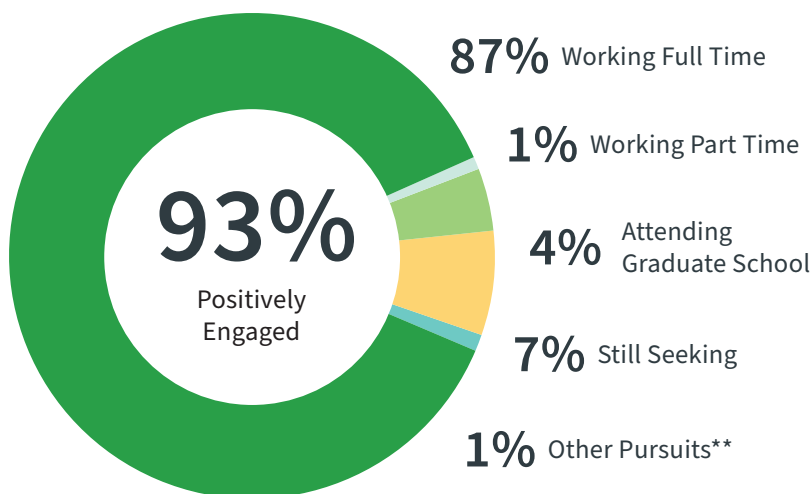

GRADUATE STATUS REPORT

Graduate Outcomes

Major-Related Jobs

Sample of Selected Graduate Schools and Programs

Starting Median Salary

 **\$68,000**

LEARN BY DOING

*Data is based on 203 student responses collected within nine months of graduation; 46% overall response rate. For a detailed breakdown by college and major, go to: careerservices.calpoly.edu/gsr. **Other pursuits include intentional plans such as travel, gap-year experience, artistic pursuits and personal commitments.