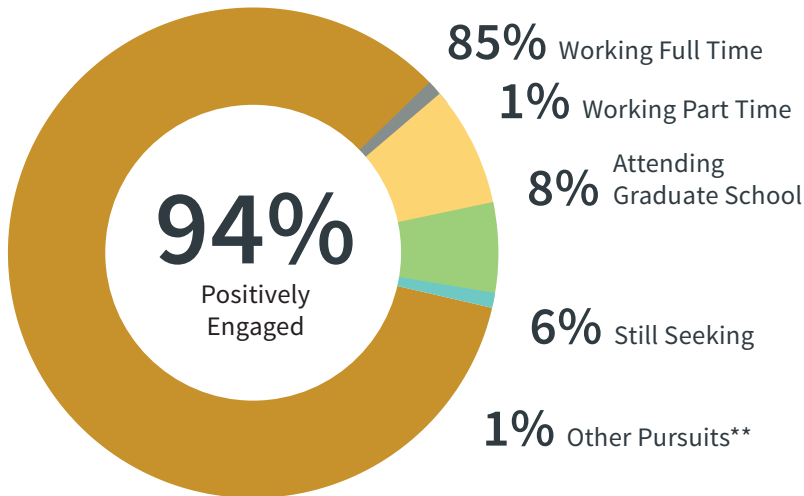

Graduate Outcomes

How Students Got Their Jobs

Top Graduate Programs and Universities

- M.S. Architectural Engineering, Cal Poly
- M.S. Structural Engineering, UC San Diego
- M.S. Structural Engineering, UC Berkeley
- Master of Public Administration, University of Southern California
- M.S. Civil Engineering, University of Washington
- M.S. Structural Engineering, Seattle University
- M.S. Architecture, Rhode Island School of Design
- M.S. Architectural Engineering, University of Colorado
- M.S. City and Regional Planning, Cal Poly
- Master of Business Administration, Cal Poly
- M.S. Civil and Environmental Engineering, CSU Long Beach
- M.S. Civil and Structural Engineering, University of Illinois
- M.S. Civil Engineering, University of Illinois

Major-Related Jobs

*Data is based on 321 student responses collected within nine months of graduation; 68% overall response rate. For a detailed breakdown by college and major, go to: careerservices.calpoly.edu/gsr. **Other pursuits include intentional plans such as travel, gap-year experience, artistic pursuits, and personal commitments.