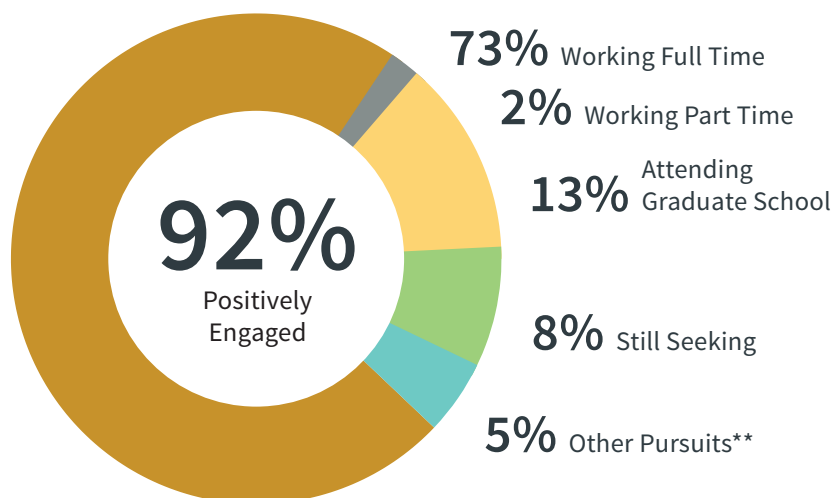

Graduate Outcomes