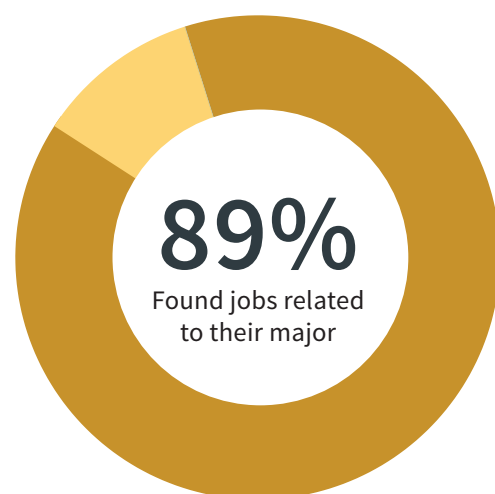

Major-Related Jobs

*Data is based on 672 student responses collected within nine months of graduation; 62% overall response rate. For a detailed breakdown by college and major, go to: careerservices.calpoly.edu/gsr. **Other pursuits include intentional plans such as travel, gap-year experience, artistic pursuits, and personal commitments.

Starting Median Salary

$47,000