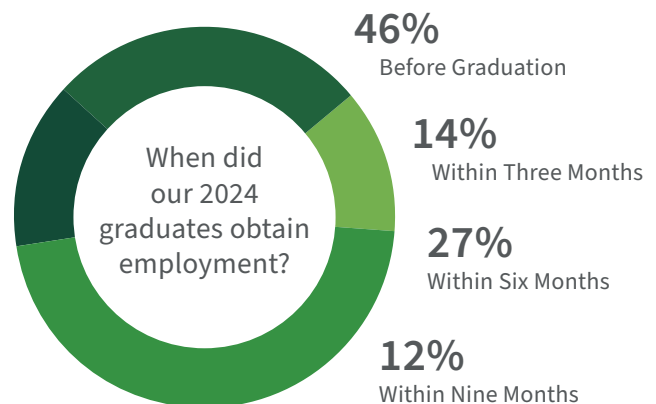

## Graduate Outcomes

Graduate outcome percentages displayed are rounded to the nearest whole number.

## Top Selected Graduate Schools

UCLA

UC Berkeley

UC DAVIS  
UNIVERSITY OF CALIFORNIA

UC San Diego

USC University of Southern California

SJSU SAN JOSÉ STATE UNIVERSITY

## Employment Timeline

Based on 209 responses to 'Offer Acceptance Date'.

\*Data is based on 3,740 student responses collected within nine months of graduation; 62% overall knowledge rate. For a detailed breakdown by college and major, go to: [careerservices.calpoly.edu/gsr](https://careerservices.calpoly.edu/gsr). \*\*Other pursuits include intentional plans such as travel, gap-year experience, artistic pursuits and personal commitments.