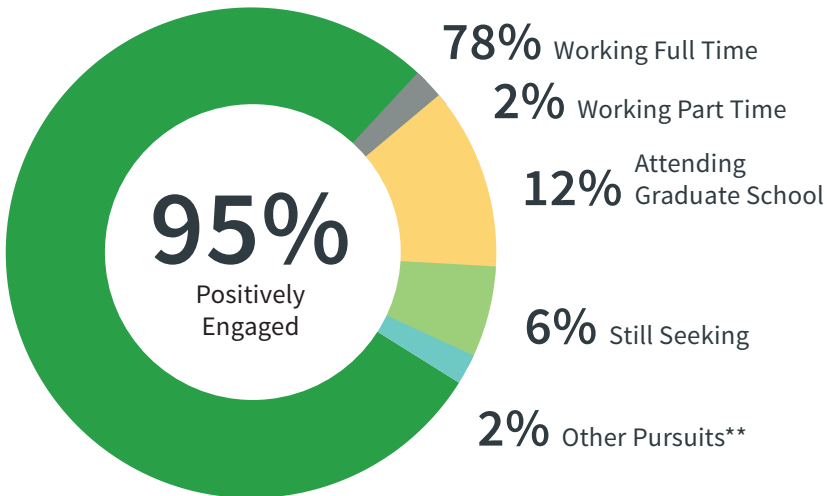

Graduate Outcomes

How Students Got Their Jobs

Employment Timeline

Of those employed, 100% had jobs within nine months of graduation.

Major-Related Jobs

*Data is based on 3,006 student responses collected within nine months of graduation; 68% overall response rate. For a detailed breakdown by college and major, go to: careerservices.calpoly.edu/gsr. **Other pursuits include intentional plans such as travel, gap-year experience, artistic pursuits, and personal commitments.

Starting Median Salary

 \$70,000

California Jobs

82%

Found jobs in California

California Employment by Region

Top States

Top International Locations

Top Employers

E. & J. Gallo Winery