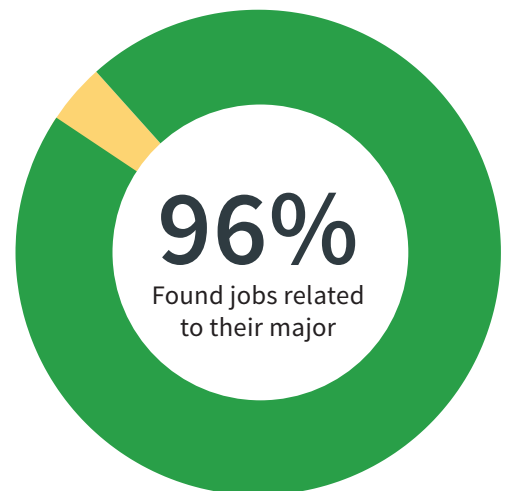

Graduate Outcomes

How Students Got Their Jobs

Employment Timeline

Of those employed, 100% had jobs within nine months of graduation.

Major-Related Jobs

*Data is based on 3,006 student responses collected within nine months of graduation; 68% overall response rate. For a detailed breakdown by college and major, go to: careerservices.calpoly.edu/gsr. **Other pursuits include intentional plans such as travel, gap-year experience, artistic pursuits, and personal commitments.

Starting Median Salary

 \$70,000

California Jobs

82%

Found jobs in California

California Employment by Region

Top States

Top International Locations

Top Employers

E. & J. Gallo Winery