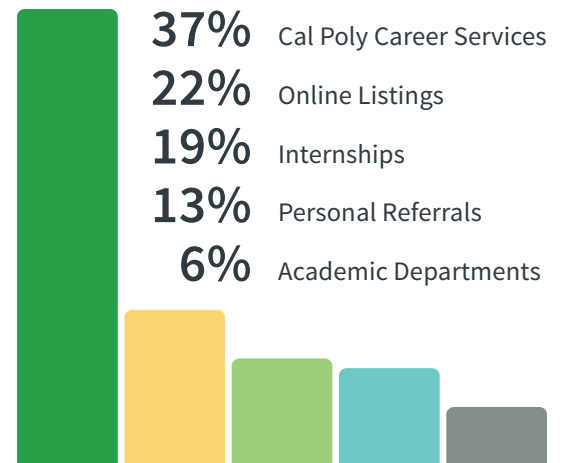

Graduate Outcomes

How Students Got Their Jobs

Employment Timeline

Of those employed, 100% had jobs within nine months of graduation.

Major-Related Jobs

*Data is based on 3,006 student responses collected within nine months of graduation; 68% overall response rate. For a detailed breakdown by college and major, go to: careerservices.calpoly.edu/gsr. **Other pursuits include intentional plans such as travel, gap-year experience, artistic pursuits, and personal commitments.

Starting Median Salary

 \$70,000

California Jobs

82%

Found jobs in California

California Employment by Region

Top States

Top International Locations

Top Employers

E. & J. Gallo Winery