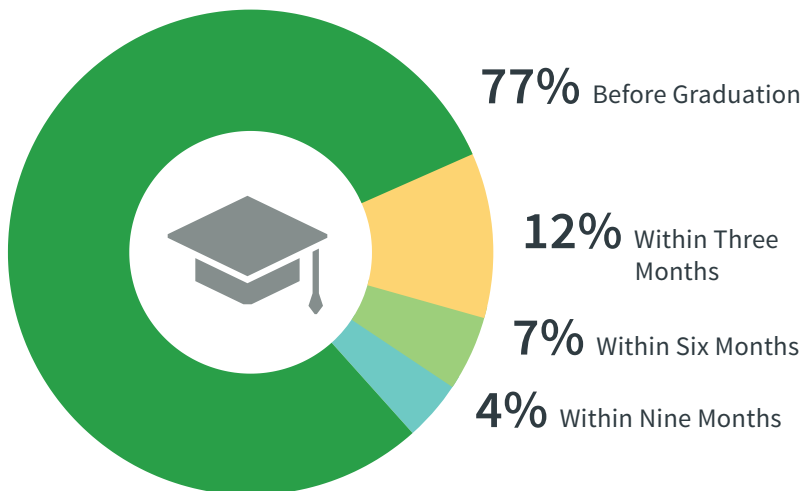

Graduate Outcomes

How Students Got Their Jobs

Employment Timeline

Of those employed, 100% had jobs within nine months of graduation.

Major-Related Jobs

*Data is based on 3,006 student responses collected within nine months of graduation; 68% overall response rate. For a detailed breakdown by college and major, go to: careerservices.calpoly.edu/gsr. **Other pursuits include intentional plans such as travel, gap-year experience, artistic pursuits, and personal commitments.

Starting Median Salary

 \$70,000

California Jobs

82%

Found jobs in California

California Employment by Region

Top States

Top International Locations