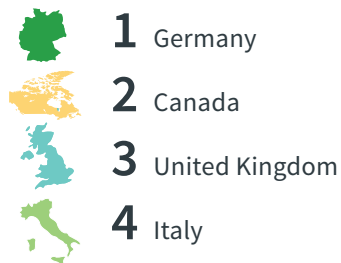

Graduate Outcomes

How Students Got Their Jobs

Employment Timeline

Of those employed, 100% had jobs within nine months of graduation.

Major-Related Jobs

*Data is based on 3,006 student responses collected within nine months of graduation; 68% overall response rate. For a detailed breakdown by college and major, go to: careerservices.calpoly.edu/gsr. **Other pursuits include intentional plans such as travel, gap-year experience, artistic pursuits, and personal commitments.

Starting Median Salary

 \$70,000

California Jobs

82%

Found jobs in California

California Employment by Region

Top States

Top International Locations

Top Employers

E. & J. Gallo Winery