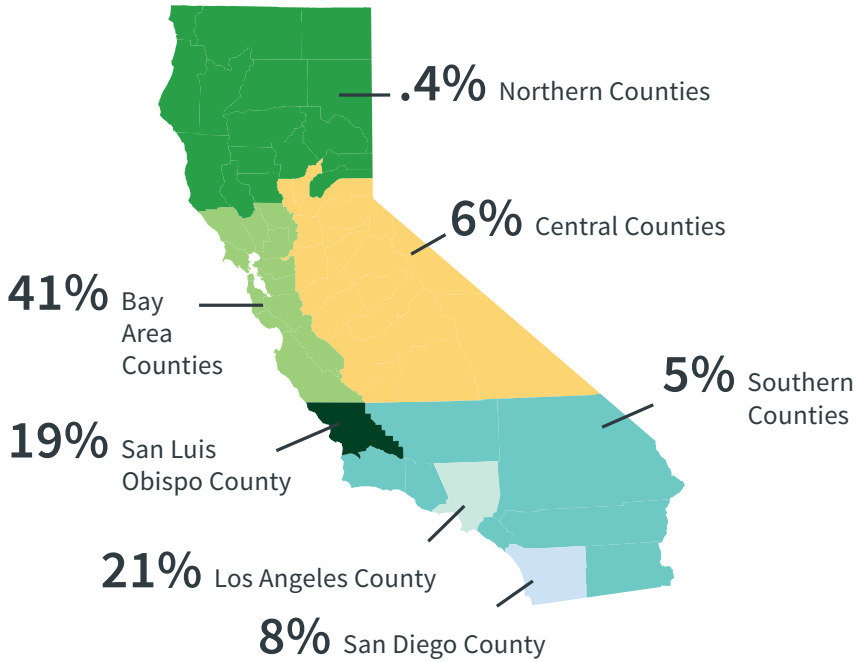

Graduate Outcomes

How Students Got Their Jobs

Employment Timeline

Of those employed, 100% had jobs within nine months of graduation.

Major-Related Jobs

*Data is based on 3,006 student responses collected within nine months of graduation; 68% overall response rate. For a detailed breakdown by college and major, go to: careerservices.calpoly.edu/gsr. **Other pursuits include intentional plans such as travel, gap-year experience, artistic pursuits, and personal commitments.

Starting Median Salary

 \$70,000

California Jobs

82%

Found jobs in California

California Employment by Region

Top States

Top International Locations

Top Employers

E. & J. Gallo Winery