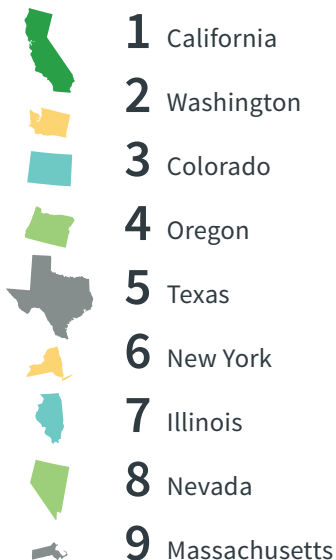

Graduate Outcomes

How Students Got Their Jobs

Employment Timeline

Of those employed, 100% had jobs within nine months of graduation.

Major-Related Jobs

*Data is based on 3,006 student responses collected within nine months of graduation; 68% overall response rate. For a detailed breakdown by college and major, go to: careerservices.calpoly.edu/gsr. **Other pursuits include intentional plans such as travel, gap-year experience, artistic pursuits, and personal commitments.

Starting Median Salary

 \$70,000

California Jobs

82%

Found jobs in California

California Employment by Region

Top States

Top International Locations

Top Employers

E. & J. Gallo Winery