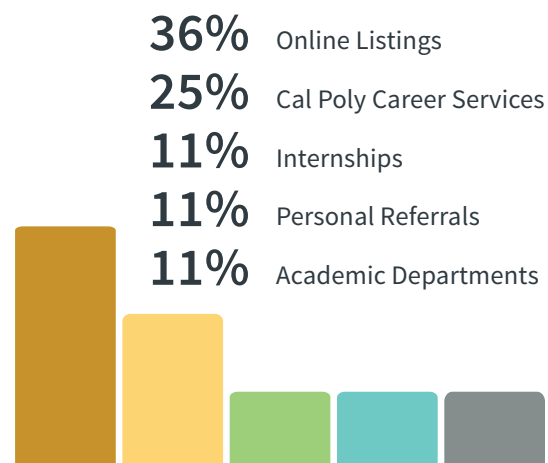

Graduate Outcomes

How Students Got Their Jobs

Top Attended Graduate Programs and Universities

- MBA, Cal Poly
- M.S., Biology, Cal Poly
- Multiple Subject Teaching Credential Program, Cal Poly
- Ph.D., UC Irvine
- M.S., Electrical Engineering, Loyola Marymount University
- Multisubject Teacher Education Preparation, Cal Poly
- M.S., Physics, Northern Illinois University
- M.A., Counseling, University of San Diego
- Ph.D., Theoretical Chemistry, Virginia Tech
- M.A., Education, Cal Poly
- M.S., Material Science and Engineering, University of Washington
- M.A., Educational Leadership and Administration, Cal Poly
- M.S., University of New Haven

Major-Related Jobs

*Data is based on 289 student responses collected within nine months of graduation; 53% overall response rate. For a detailed breakdown by college and major, go to: careerservices.calpoly.edu/gsr. **Other pursuits include intentional plans such as travel, gap-year experience, artistic pursuits, and personal commitments.

Starting Median Salary

 **\$67,000**

Top Employers

Top States

- 1 California
- 2 Washington
- 3 Oregon
- 4 Colorado
- 5 Texas
- 6 Minnesota
- 7 Utah
- 8 Massachusetts
- 9 New York
- 10 Illinois

Top Locations