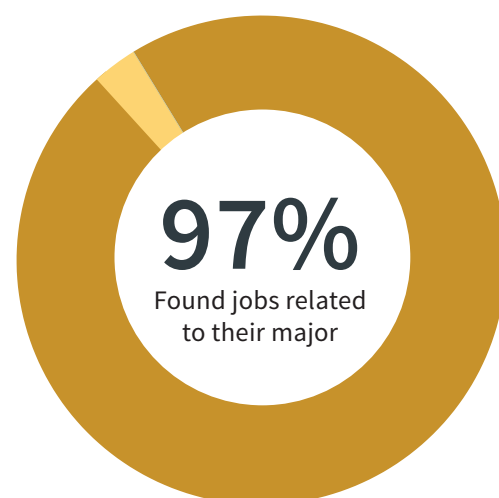

Major-Related Jobs

*Data is based on 289 student responses collected within nine months of graduation; 53% overall response rate. For a detailed breakdown by college and major, go to: careerservices.calpoly.edu/gsr. **Other pursuits include intentional plans such as travel, gap-year experience, artistic pursuits, and personal commitments.

Starting Median Salary

$67,000