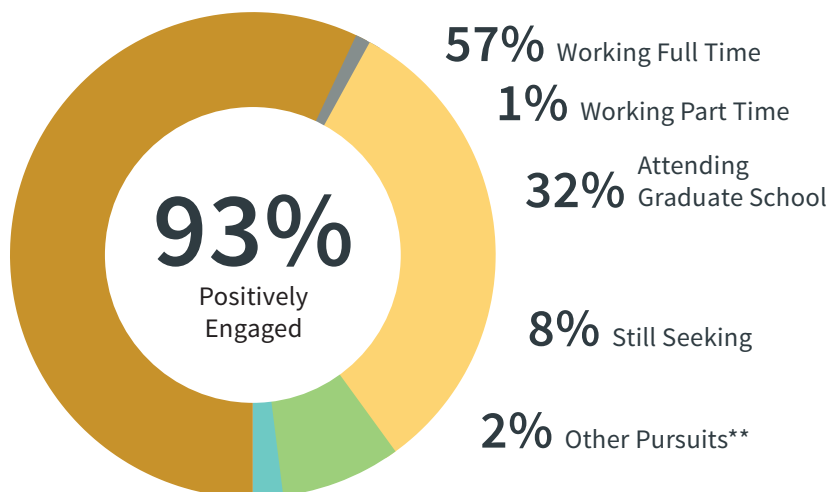

Graduate Outcomes

How Students Got Their Jobs

Top Attended Graduate Programs and Universities

- MBA, Cal Poly
- M.S., Biology, Cal Poly
- Multiple Subject Teaching Credential Program, Cal Poly
- Ph.D., UC Irvine
- M.S., Electrical Engineering, Loyola Marymount University
- Multisubject Teacher Education Preparation, Cal Poly
- M.S., Physics, Northern Illinois University
- M.A., Counseling, University of San Diego
- Ph.D., Theoretical Chemistry, Virginia Tech
- M.A., Education, Cal Poly
- M.S., Material Science and Engineering, University of Washington
- M.A., Educational Leadership and Administration, Cal Poly
- M.S., University of New Haven

Major-Related Jobs

*Data is based on 289 student responses collected within nine months of graduation; 53% overall response rate. For a detailed breakdown by college and major, go to: careerservices.calpoly.edu/gsr. **Other pursuits include intentional plans such as travel, gap-year experience, artistic pursuits, and personal commitments.

Starting Median Salary

 **\$67,000**

Top Employers

Top States

- 1 California
- 2 Washington
- 3 Oregon
- 4 Colorado
- 5 Texas
- 6 Minnesota
- 7 Utah
- 8 Massachusetts
- 9 New York
- 10 Illinois

Top Locations