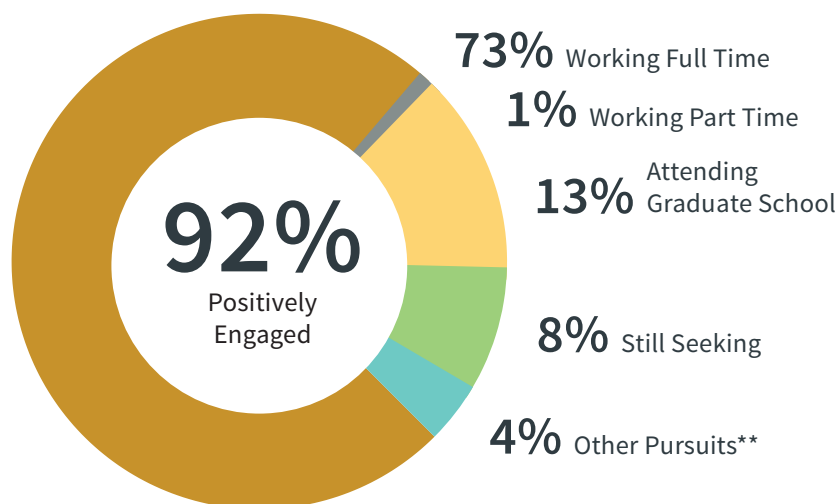

Graduate Outcomes

How Students Got Their Jobs

Top Attended Graduate Programs and Universities

- M.S., Environmental Science, Cal Poly
- M.S., Nutrition, Cal Poly
- MBA, Cal Poly
- M.S., Agriculture, Cal Poly
- M.S., Dietetics, Montana State University
- M.S., Agricultural Education, Cal Poly
- D.V.M, UC Davis
- Multiple Subject Teaching Credential Elementary Education, CSU, Channel Islands
- D.V.M, St. George's University
- M.S., Environmental, UCSB
- M.S., Ecology and Evolutionary Biology, San Francisco State University
- Equine Physical Rehabilitation Certificate, University of Tennessee

Major-Related Jobs

*Data is based on 538 student responses collected within nine months of graduation; 64% overall response rate. For a detailed breakdown by college and major, go to: careerservices.calpoly.edu/gsr. **Other pursuits include intentional plans such as travel, gap-year experience, artistic pursuits, and personal commitments.