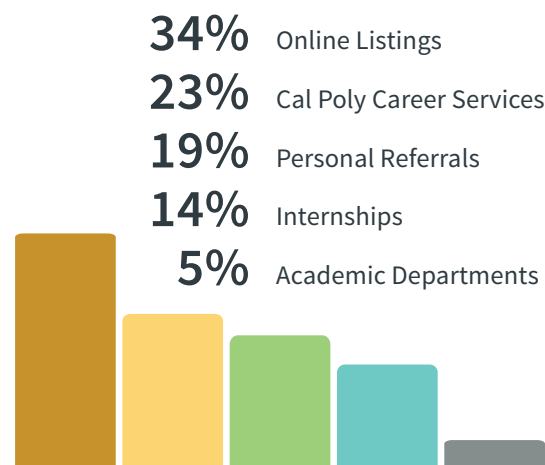

Graduate Outcomes

How Students Got Their Jobs

Top Attended Graduate Programs and Universities

- M.S., Environmental Science, Cal Poly
- M.S., Nutrition, Cal Poly
- MBA, Cal Poly
- M.S., Agriculture, Cal Poly
- M.S., Dietetics, Montana State University
- M.S., Agricultural Education, Cal Poly
- D.V.M, UC Davis
- Multiple Subject Teaching Credential Elementary Education, CSU, Channel Islands
- D.V.M, St. George's University
- M.S., Environmental, UCSB
- M.S., Ecology and Evolutionary Biology, San Francisco State University
- Equine Physical Rehabilitation Certificate, University of Tennessee

Major-Related Jobs

*Data is based on 538 student responses collected within nine months of graduation; 64% overall response rate. For a detailed breakdown by college and major, go to: careerservices.calpoly.edu/gsr. **Other pursuits include intentional plans such as travel, gap-year experience, artistic pursuits, and personal commitments.