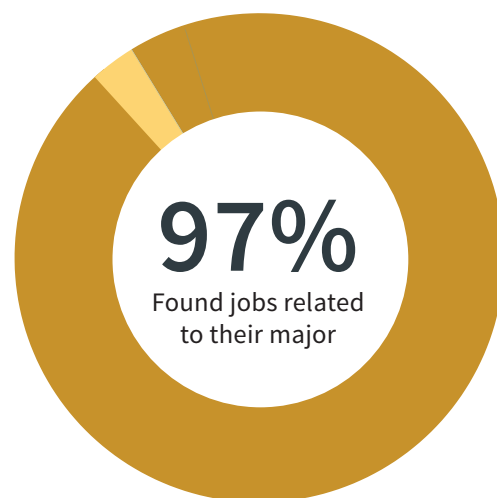

Major-Related Jobs

*Data is based on 538 student responses collected within nine months of graduation; 64% overall response rate. For a detailed breakdown by college and major, go to: careerservices.calpoly.edu/gsr. **Other pursuits include intentional plans such as travel, gap-year experience, artistic pursuits, and personal commitments.

Starting Median Salary

$49,000