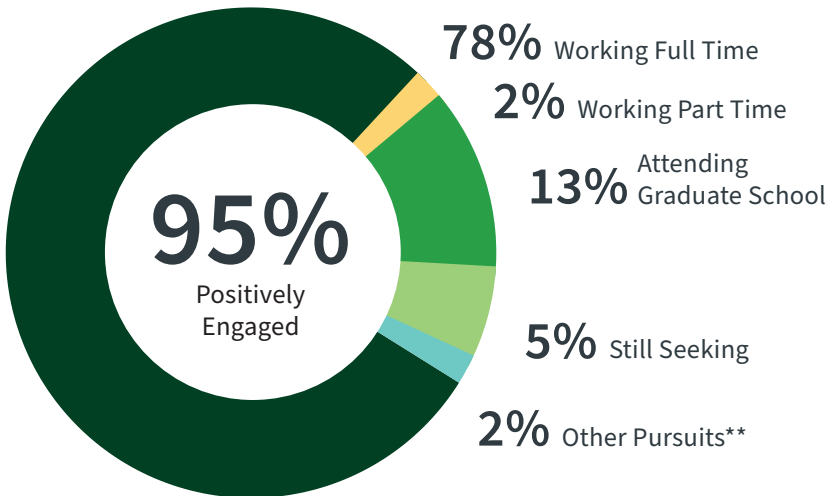

Graduate Outcomes

How Students Got Their Jobs

Employment Timeline

Of those employed, 100% had jobs within nine months of graduation.

Major-Related Jobs

*Data is based on 2,755 student responses collected within nine months of graduation; 52% overall response rate. For a detailed breakdown by college and major, go to: careerservices.calpoly.edu/gsr. **Other pursuits include intentional plans such as travel, gap-year experience, artistic pursuits, and personal commitments.

Starting Median Salary

 **\$68,600**

California Jobs

79%

Found jobs in California

Top Employers

E. & J. Gallo Winery

SWINERTON

protiviti®
Face the Future with Confidence

California Employment by Region

Top States

- 1 California
- 2 Washington
- 3 Texas
- 4 Colorado
- 5 Oregon
- 6 New York
- 7 Arizona
- 8 Massachusetts
- 9 Utah
- 10 Illinois