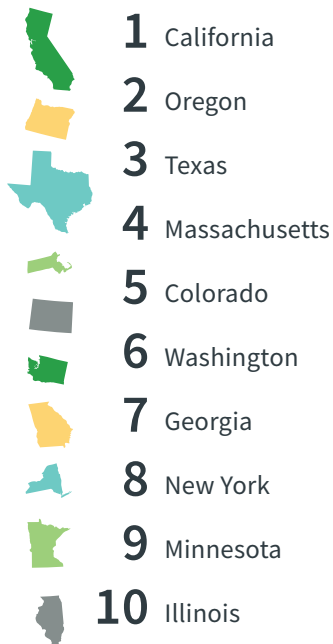

Top International Locations

- 1 United Kingdom
- 2 Spain
- 3 Canada
- 4 France
- 5 Switzerland
- 6 Australia
- 7 Thailand
- 8 Japan

GRADUATE STATUS REPORT

Graduate Outcomes

Major-Related Jobs

Top Attended Graduate Programs and Universities

Top Employers

Top States

- 1 California
- 2 Washington
- 3 Colorado
- 4 Oregon
- 5 Texas
- 6 Arizona
- 7 Utah
- 8 New York
- 9 Massachusetts
- 10 Illinois
- 11 North Carolina
- 12 Nevada

Top Locations

- San Luis Obispo, CA
- San Francisco, CA
- San Diego, CA
- San Jose, CA
- Seattle, WA
- Los Angeles, CA
- Santa Clara, CA
- Irvine, CA
- Sunnyvale, CA
- Berkeley, CA
- Fremont, CA
- Redmond, WA
- Carlsbad, CA
- Cupertino, CA
- Portland, OR
- Denver, CO
- Livermore, CA
- Pleasanton, CA
- Sacramento, CA
- Mountain View, CA
- Santa Barbara, CA
- Goleta, CA
- El Segundo, CA
- Redwood City, CA
- Austin, TX
- Palo Alto, CA
- Milpitas, CA
- San Leandro, CA
- Ventura, CA
- Thousand Oaks, CA
- Dallas, TX
- Boston, MA

Top Employers

Top States

Top Locations

- San Luis Obispo, CA
- San Francisco, CA
- Los Angeles, CA
- San Diego, CA
- Boston, MA
- Eugene, OR
- Irvine, CA
- Sacramento, CA
- Denver, CO
- Portland, OR
- Santa Maria, CA
- Seattle, WA
- New York, NY
- Fremont, CA
- San Jose, CA
- South San Francisco, CA
- Santa Barbara, CA
- Stanford, CA
- Palo Alto, CA
- Austin, TX
- Guadalupe, CA
- Atlanta, GA
- Oakland, CA
- Menlo Park, CA
- College Station, TX
- Minneapolis, MN
- Washington, DC
- Mountain View, CA

Top Employers

Top States

Top Locations

- San Francisco, CA
- Los Angeles, CA
- San Jose, CA
- San Luis Obispo, CA
- San Diego, CA
- Irvine, CA
- Santa Monica, CA
- Seattle, WA
- Santa Clara, CA
- Sacramento, CA
- New York, NY
- Denver, CO
- Sunnyvale, CA
- Santa Barbara, CA
- Newport Beach, CA
- Santa Maria, CA
- Oakland, CA
- Palo Alto, CA
- Walnut Creek, CA
- Pleasanton, CA
- Mountain View, CA
- Austin, TX
- Chicago, IL