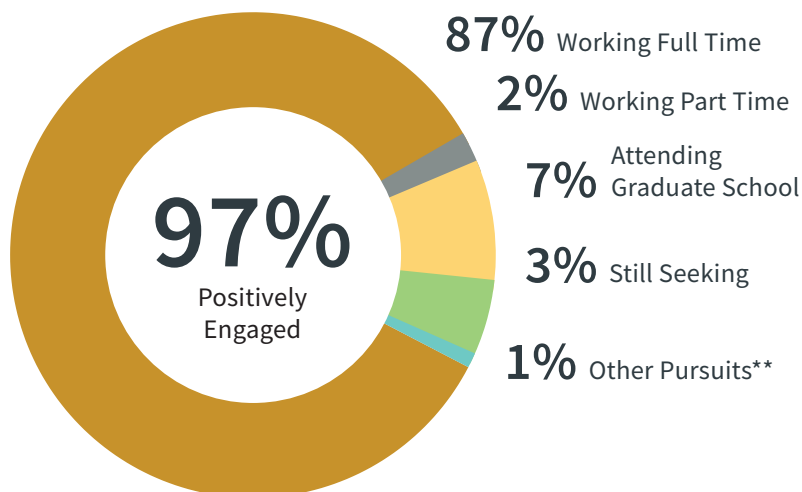

Graduate Outcomes

How Students Got Their Jobs

Employment Timeline

Of those employed, 100% had jobs within nine months of graduation.

Major-Related Jobs

*Data is based on 2,755 student responses collected within nine months of graduation; 52% overall response rate. For a detailed breakdown by college and major, go to: careerservices.calpoly.edu/gsr. **Other pursuits include intentional plans such as travel, gap-year experience, artistic pursuits, and personal commitments.

protiviti®
Face the Future with Confidence

California Employment by Region

Top States

- 1 California
- 2 Washington
- 3 Texas
- 4 Colorado
- 5 Oregon
- 6 New York
- 7 Arizona
- 8 Massachusetts
- 9 Utah
- 10 Illinois

Top International Locations

- 1 United Kingdom
- 2 Spain
- 3 Canada
- 4 France
- 5 Switzerland
- 6 Australia
- 7 Thailand
- 8 Japan

GRADUATE STATUS REPORT

Graduate Outcomes

Major-Related Jobs

Top Attended Graduate Programs and Universities