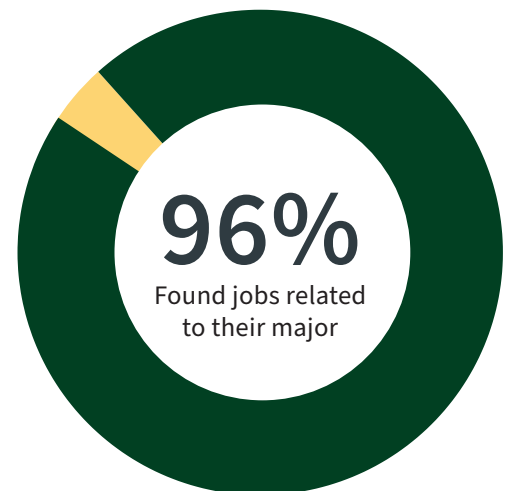

Graduate Outcomes

How Students Got Their Jobs

Employment Timeline

Of those employed, 100% had jobs within nine months of graduation.

Major-Related Jobs

*Data is based on 2,755 student responses collected within nine months of graduation; 52% overall response rate. For a detailed breakdown by college and major, go to: careerservices.calpoly.edu/gsr. **Other pursuits include intentional plans such as travel, gap-year experience, artistic pursuits, and personal commitments.

protiviti®
Face the Future with Confidence

California Employment by Region

Top States

- 1 California
- 2 Washington
- 3 Texas
- 4 Colorado
- 5 Oregon
- 6 New York
- 7 Arizona
- 8 Massachusetts
- 9 Utah
- 10 Illinois

Top International Locations

- 1 United Kingdom
- 2 Spain
- 3 Canada
- 4 France
- 5 Switzerland
- 6 Australia
- 7 Thailand
- 8 Japan

GRADUATE STATUS REPORT

Graduate Outcomes

Major-Related Jobs

Top Attended Graduate Programs and Universities

Top Employers

Top States

Top Locations

- San Francisco, CA
- Los Angeles, CA
- San Jose, CA
- San Luis Obispo, CA
- San Diego, CA
- Irvine, CA
- Santa Monica, CA
- Seattle, WA
- Santa Clara, CA
- Sacramento, CA
- New York, NY
- Denver, CO
- Sunnyvale, CA
- Santa Barbara, CA
- Newport Beach, CA
- Santa Maria, CA
- Oakland, CA
- Palo Alto, CA
- Walnut Creek, CA
- Pleasanton, CA
- Mountain View, CA
- Austin, TX
- Chicago, IL