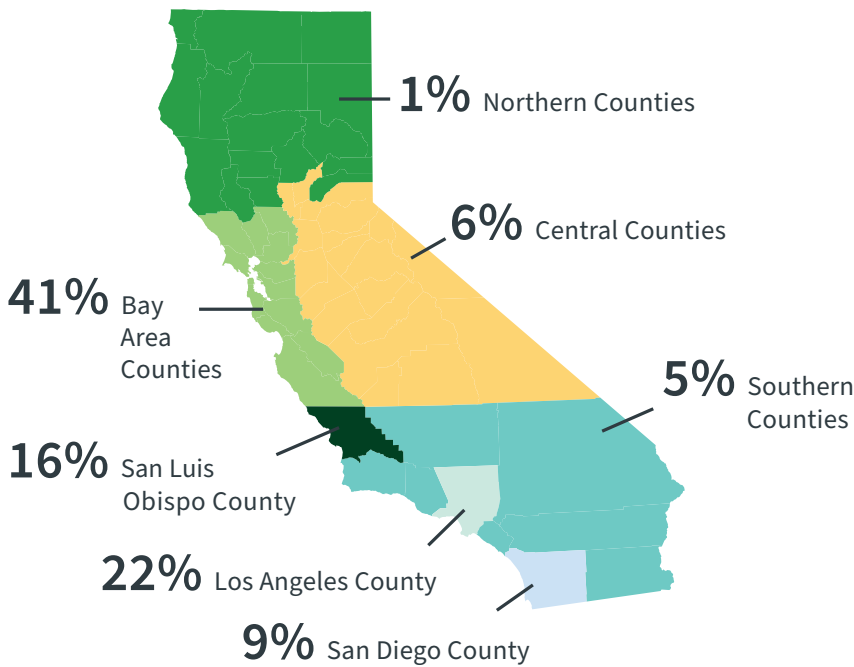

Starting Median Salary

 **\$68,600**

California Jobs

79%

Found jobs in California

Top Employers

E. & J. Gallo Winery

SWINERTON

protiviti®
Face the Future with Confidence

California Employment by Region

Top States

- 1 California
- 2 Washington
- 3 Texas
- 4 Colorado
- 5 Oregon
- 6 New York
- 7 Arizona
- 8 Massachusetts
- 9 Utah
- 10 Illinois

Top International Locations

- 1 United Kingdom
- 2 Spain
- 3 Canada
- 4 France
- 5 Switzerland
- 6 Australia
- 7 Thailand
- 8 Japan

GRADUATE STATUS REPORT

Graduate Outcomes

Major-Related Jobs

Top Attended Graduate Programs and Universities

Top Employers

Top States

Top Locations

- San Francisco, CA
- Los Angeles, CA
- San Jose, CA
- San Luis Obispo, CA
- San Diego, CA
- Irvine, CA
- Santa Monica, CA
- Seattle, WA
- Santa Clara, CA
- Sacramento, CA
- New York, NY
- Denver, CO
- Sunnyvale, CA
- Santa Barbara, CA
- Newport Beach, CA
- Santa Maria, CA
- Oakland, CA
- Palo Alto, CA
- Walnut Creek, CA
- Pleasanton, CA
- Mountain View, CA
- Austin, TX
- Chicago, IL