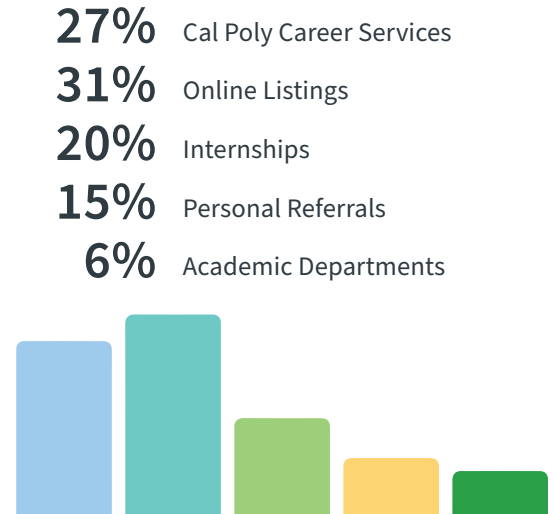

Graduate Outcomes

How Students Got Their Jobs

Employment Timeline

Of those employed, 100% had jobs within nine months of graduation.

Major-Related Jobs

*Data is based on 2,755 student responses collected within nine months of graduation; 52% overall response rate. For a detailed breakdown by college and major, go to: careerservices.calpoly.edu/gsr. **Other pursuits include intentional plans such as travel, gap-year experience, artistic pursuits, and personal commitments.

protiviti®
Face the Future with Confidence

California Employment by Region

Top States

- 1 California
- 2 Washington
- 3 Texas
- 4 Colorado
- 5 Oregon
- 6 New York
- 7 Arizona
- 8 Massachusetts
- 9 Utah
- 10 Illinois