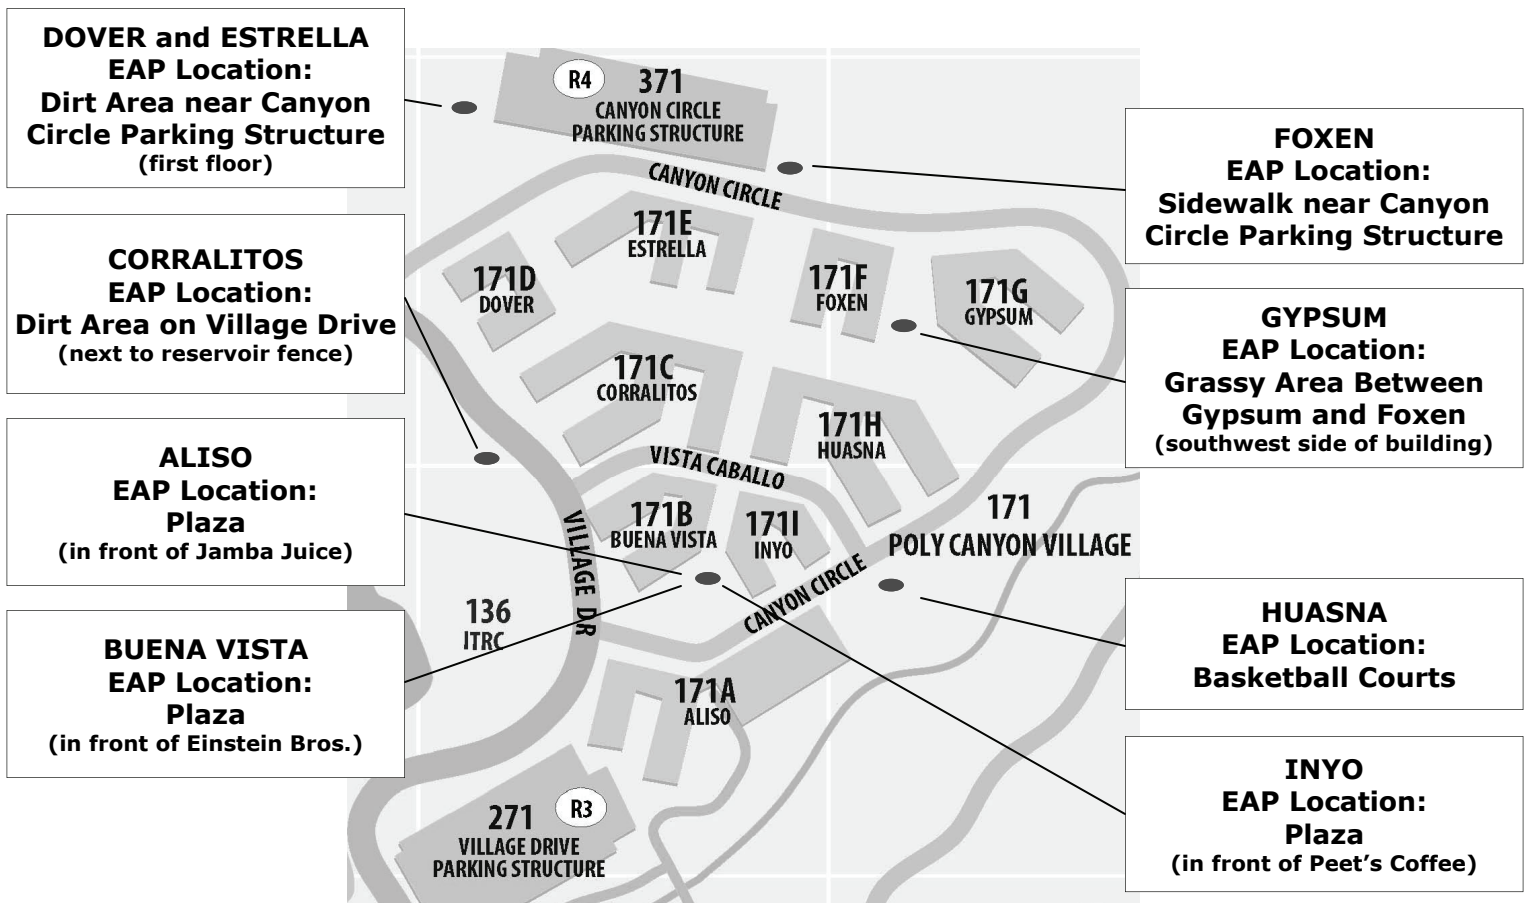

## ***Poly Canyon Village Apartments***

### ***Do You Know Where to Evacuate in Case of An Emergency?***

**Residents are required to evacuate buildings immediately and proceed directly to the designated evacuation location.**

**Note:** In the case of a catastrophic emergency, or if the route to your Primary Assembly Point is not accessible, proceed to your designated Secondary Assembly Point.

#### **Secondary Assembly Point:**

Residents and CSDs report to Rec Sports Field (Brizzolara Creek and Highland Drive).

**Remember:** Watch for traffic and be careful crossing the street.