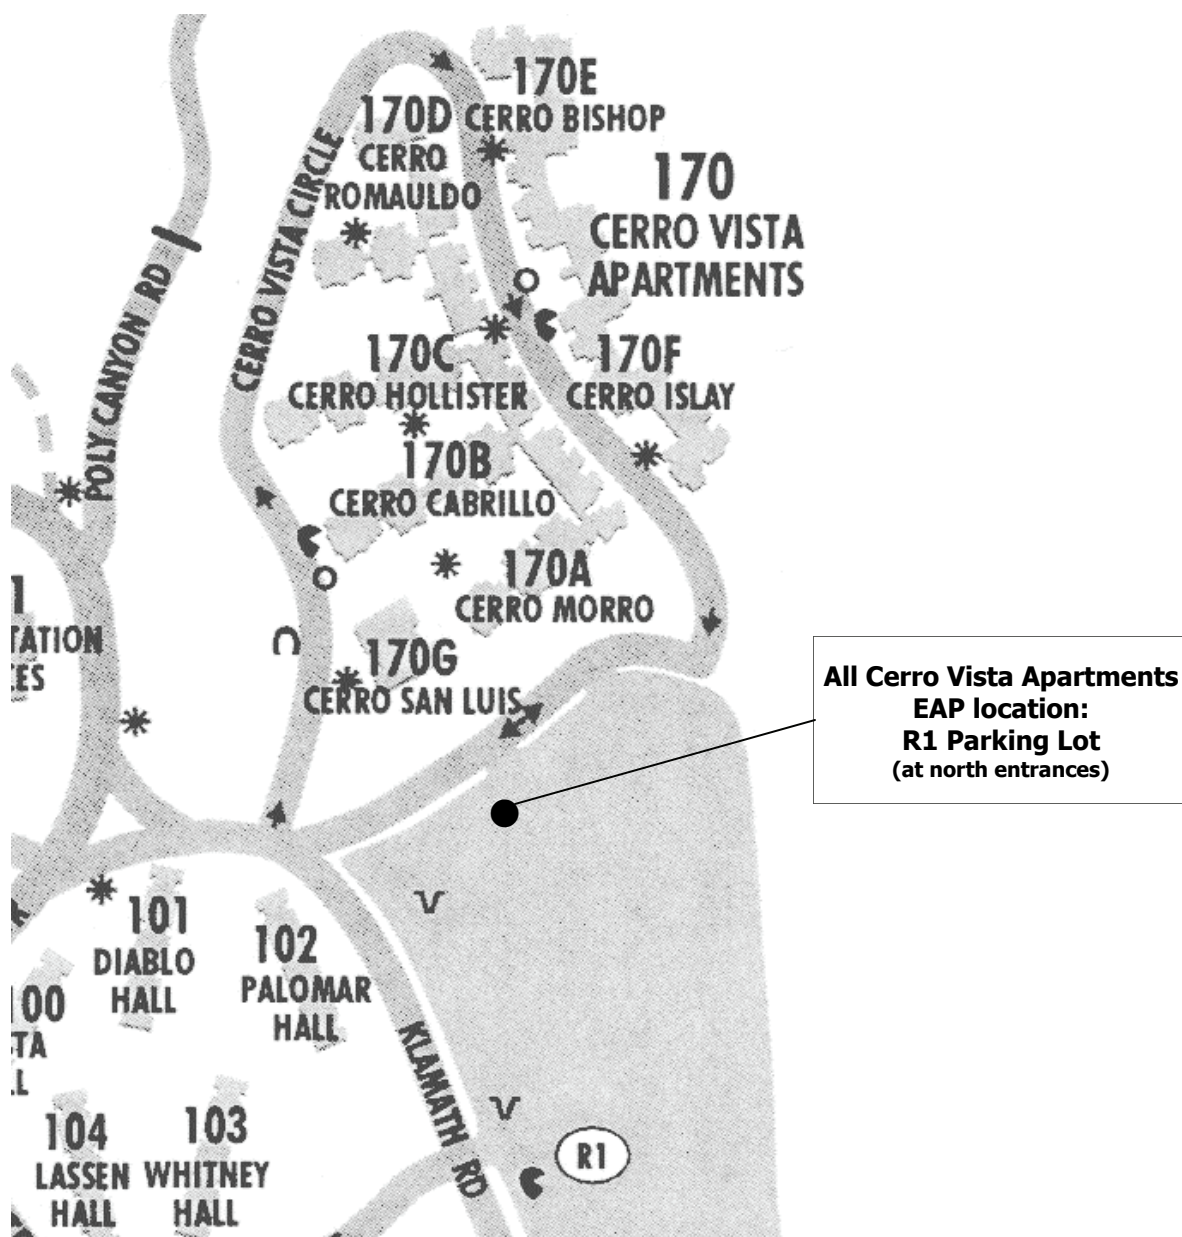

Cerro Vista Apartments

Do You Know Where to Evacuate in Case of an Emergency?

**Cerro Vista Apartments has an
Emergency Assembly Point (EAP) as indicated on the map below.**

Residents are required to evacuate buildings immediately and proceed directly to the designated evacuation location.

Please share this information with your roommate(s).

Watch for traffic and be careful crossing the street.